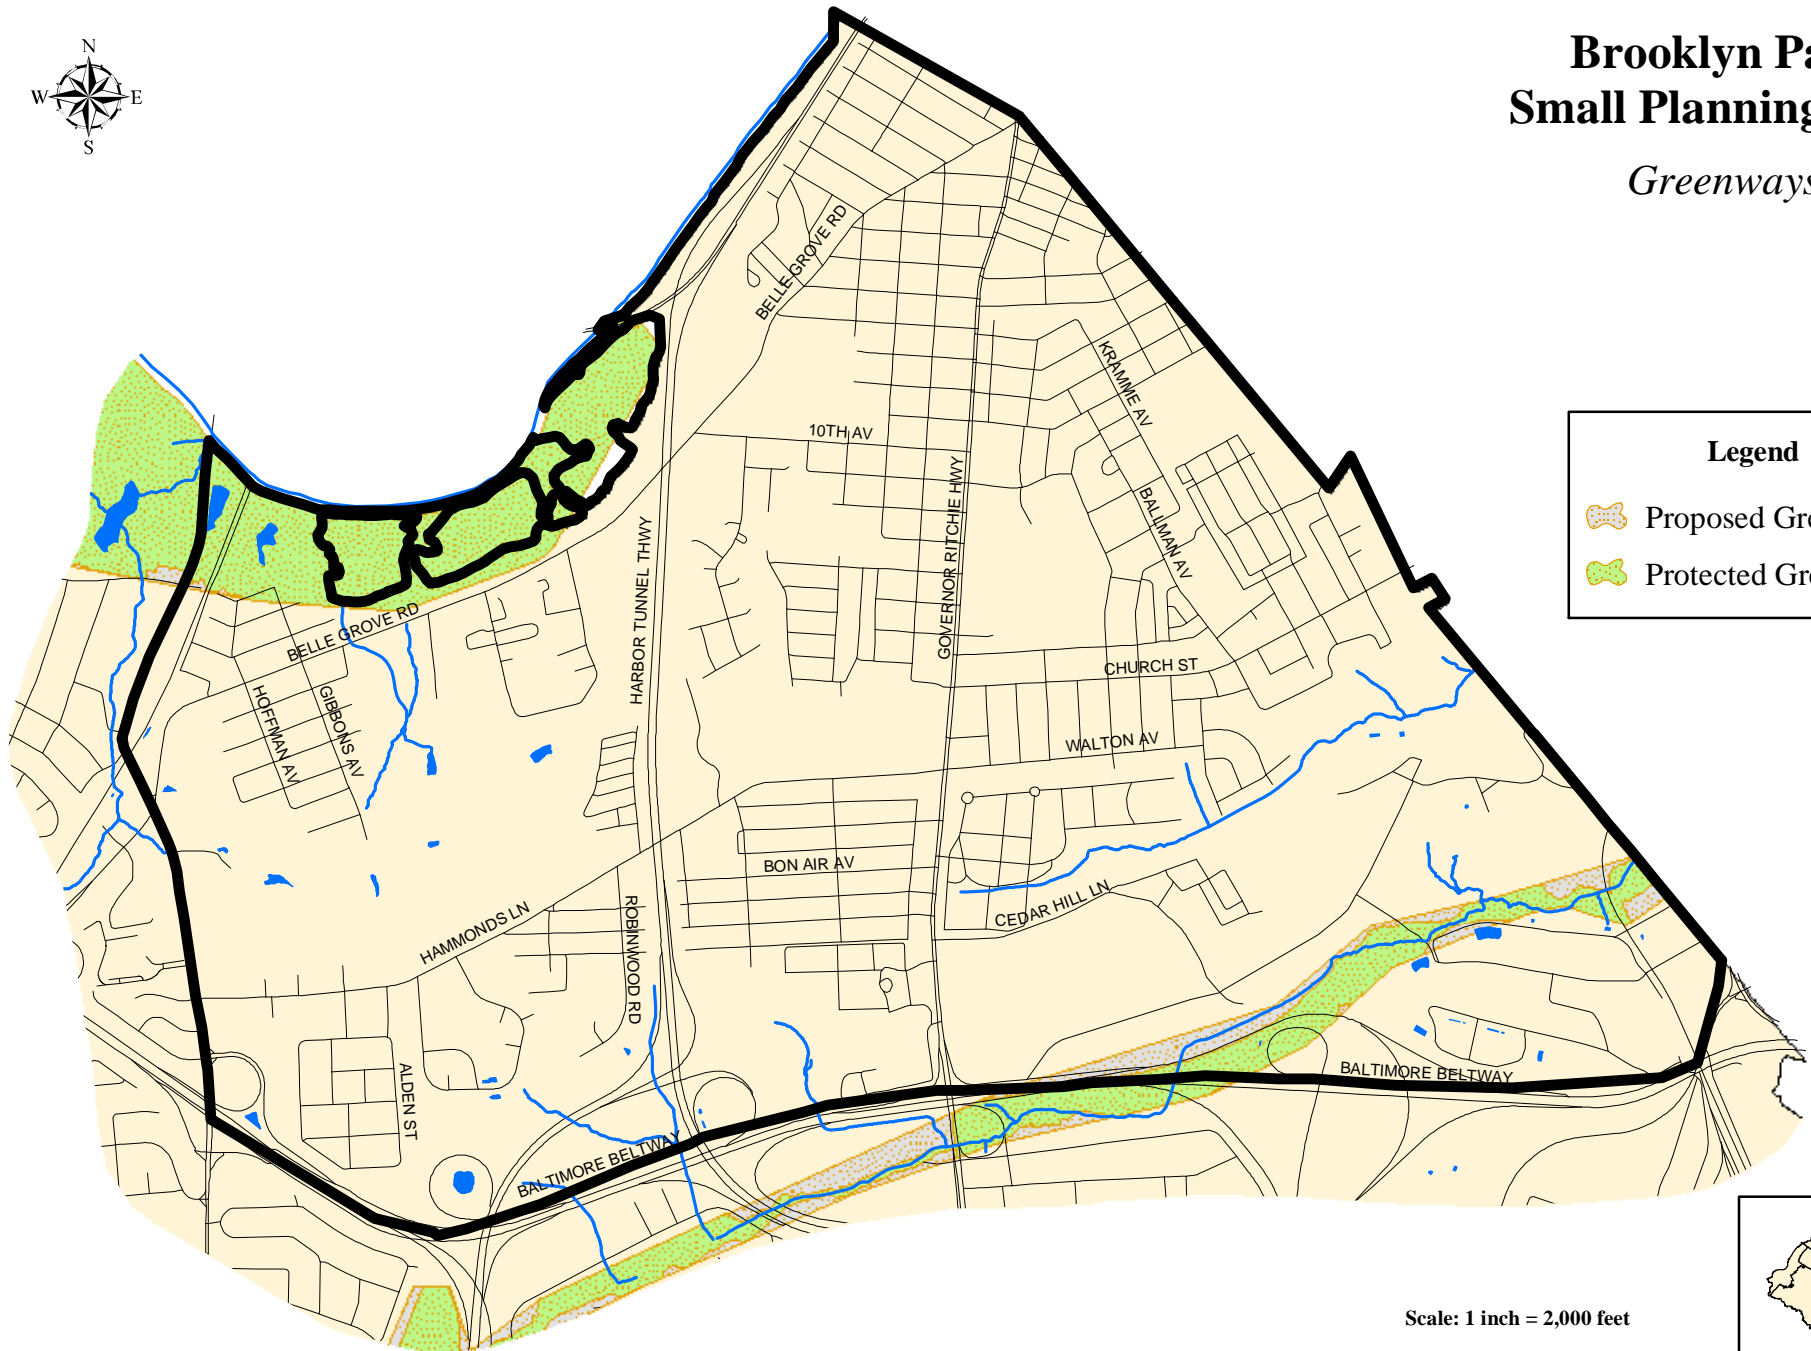

Brooklyn Park Small Planning Area

Greenways

Legend

- Proposed Greenways
- Protected Greenways

Scale: 1 inch = 2,000 feet

Date: March 18, 2003
File: N:\mapdata\smallap.bi\bkp/projects/bkp_greenways.mxd
Map Production: Office of Planning & Zoning, GIS Section
Copyright 2003