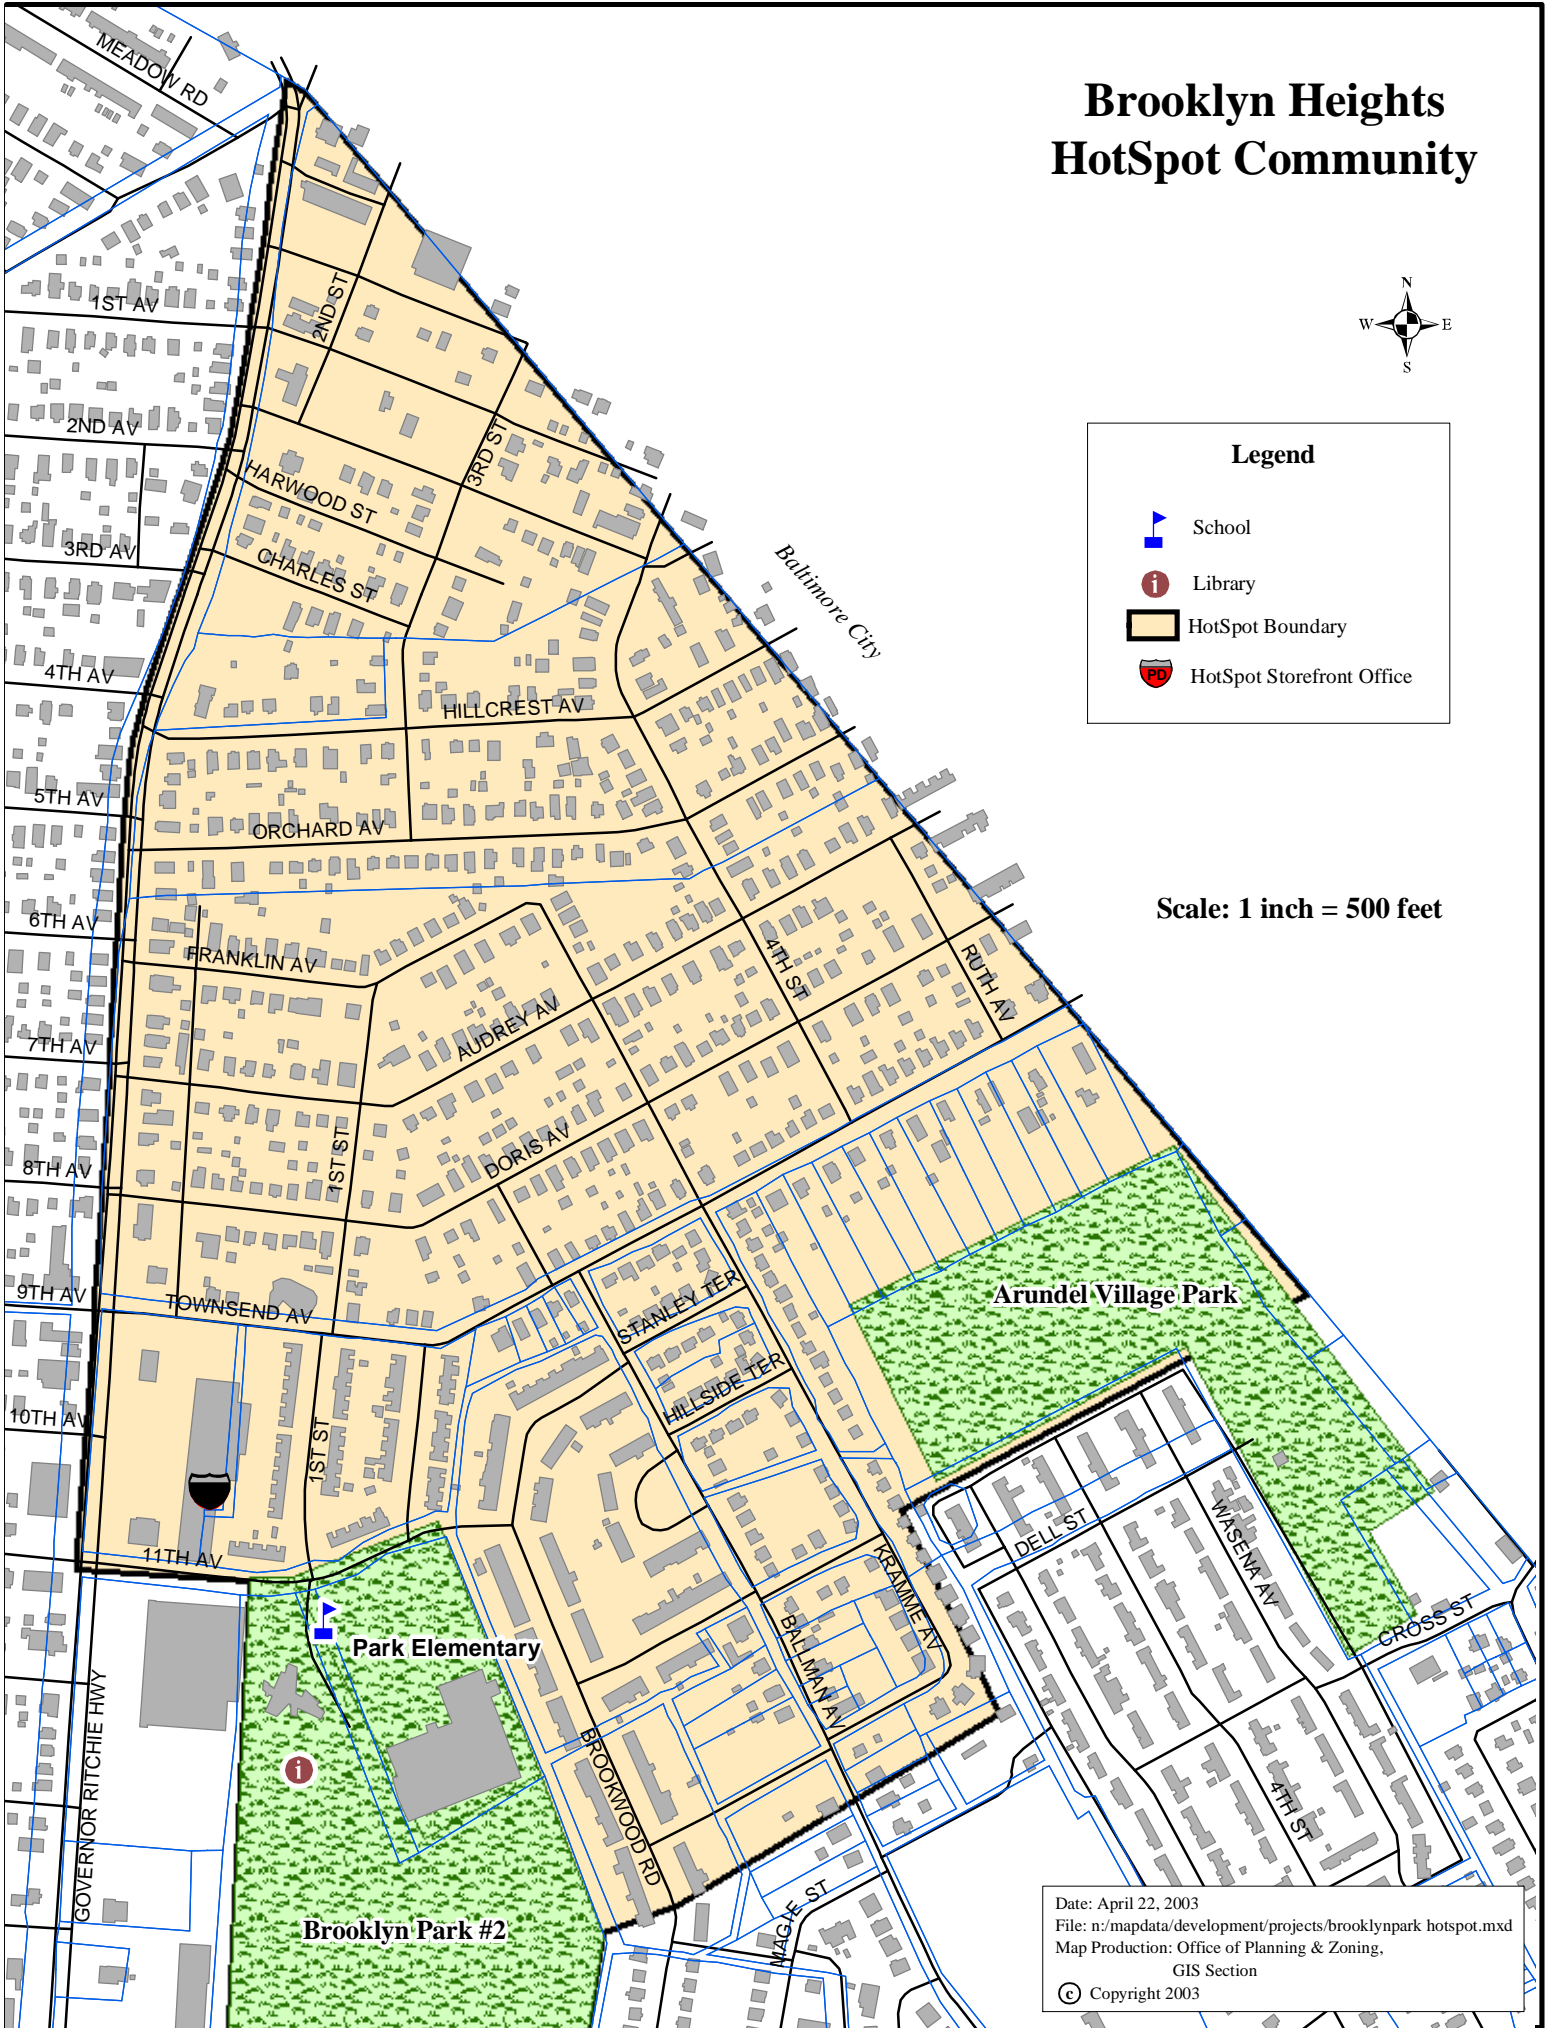

# Brooklyn Heights HotSpot Community

**Legend**

-  School
-  Library
-  HotSpot Boundary
-  HotSpot Storefront Office

Scale: 1 inch = 500 feet

Date: April 22, 2003  
 File: n:/mapdata/development/projects/brooklynpark hotspot.mxd  
 Map Production: Office of Planning & Zoning,  
 GIS Section  
 © Copyright 2003