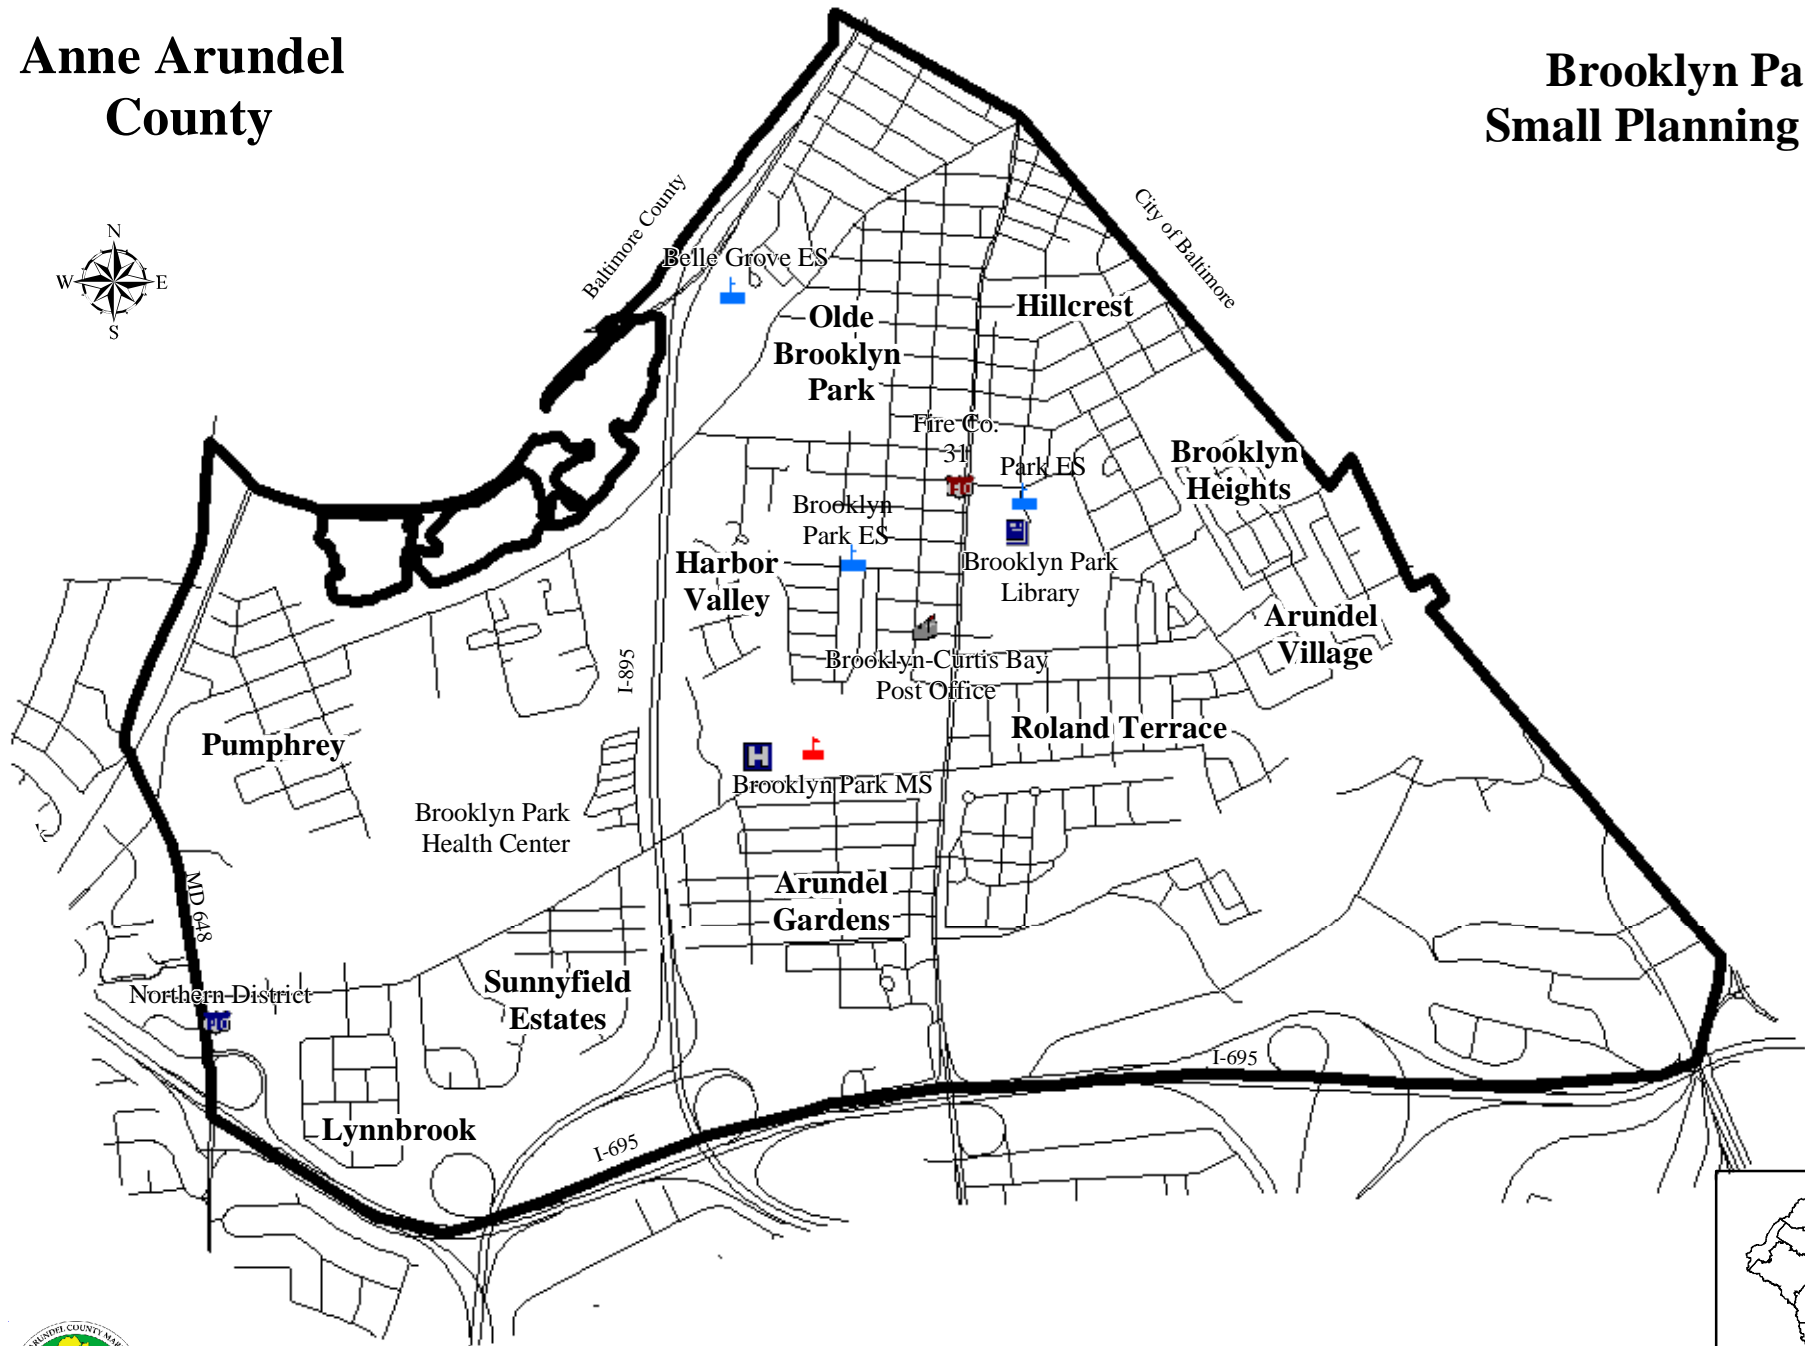

Anne Arundel County

Brooklyn Park Small Planning Area

Scale: 1 inch = 2,000 feet

Date: February 18, 2003
File: N:\mapdata\smallap.bi\bkp\projects\bkp_sap8x11.mxd
Map Production: Office of Planning & Zoning, GIS Section
Copyright 2003