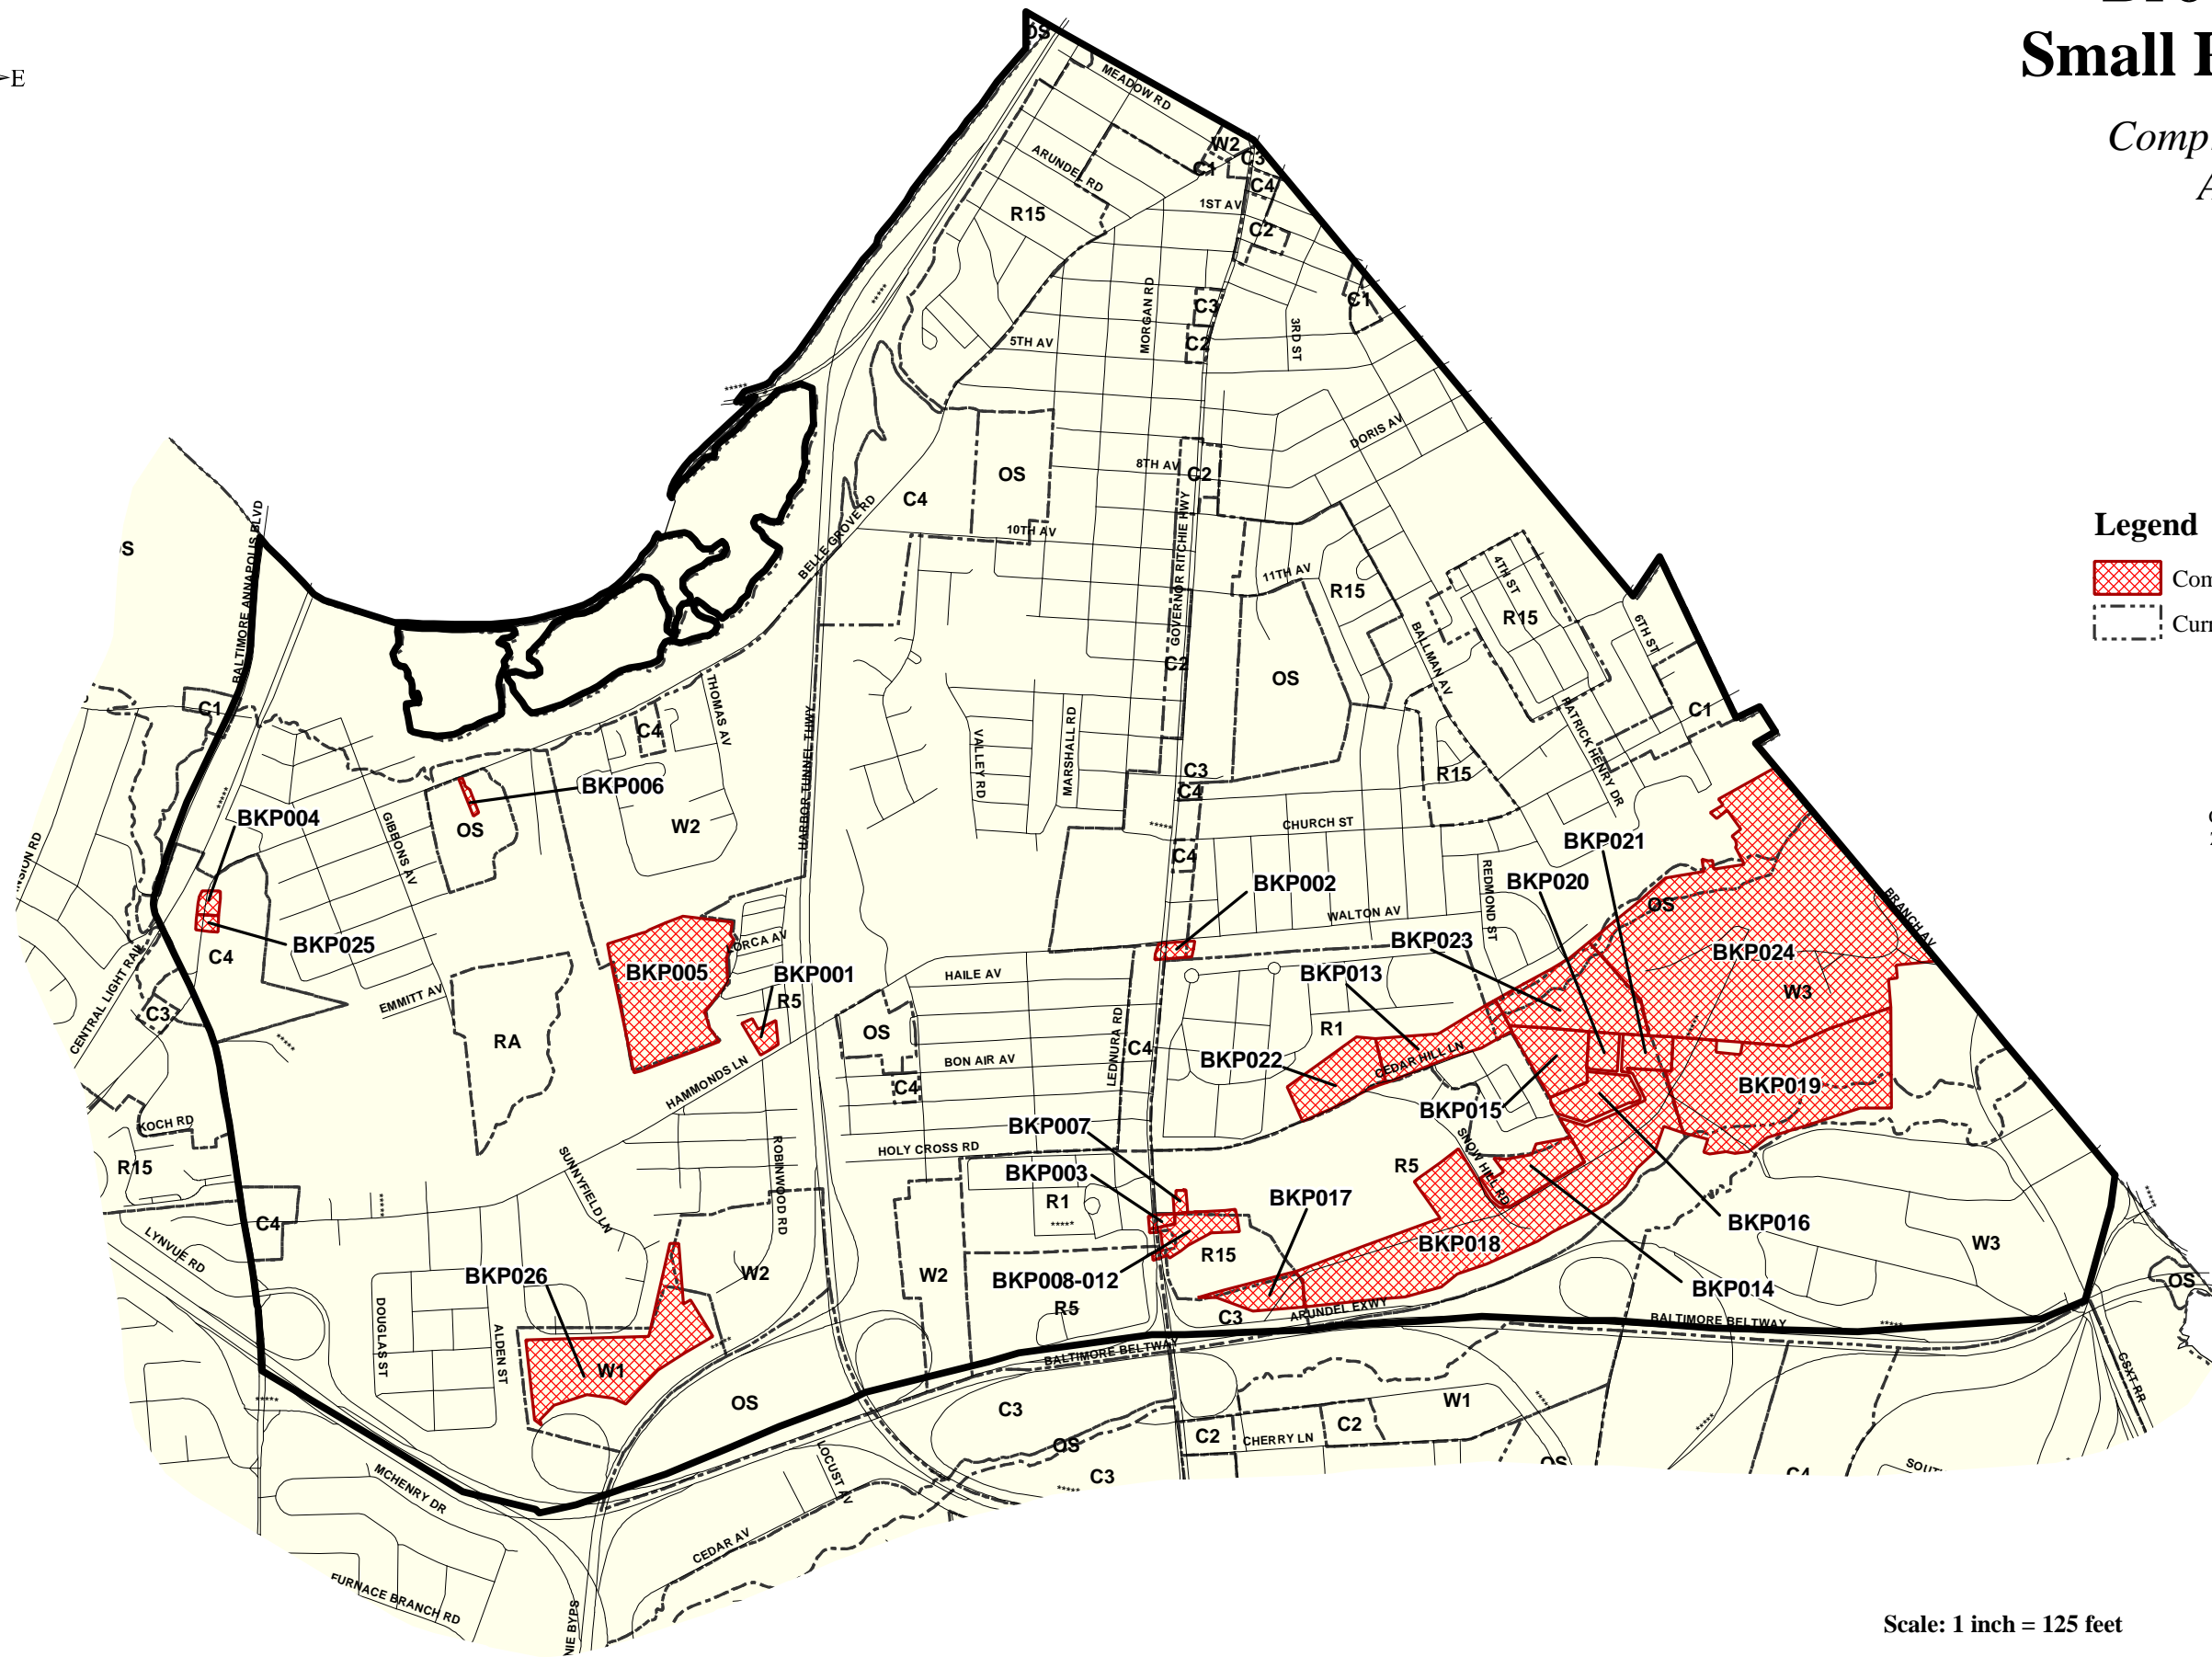

# Brooklyn Park Small Planning Area

## Comprehensive Zoning Applications

### Legend

-  Comprehensive Zoning Applications
-  Current Zoning

Scale: 1 inch = 125 feet

Date: September 11, 2003  
 File: N:\mapdata\smallap.bi\gl\projects\bkp\_pubzone\_11x17.mxd  
 Map Production: Office of Planning & Zoning, GIS Section  
 Copyright 2003