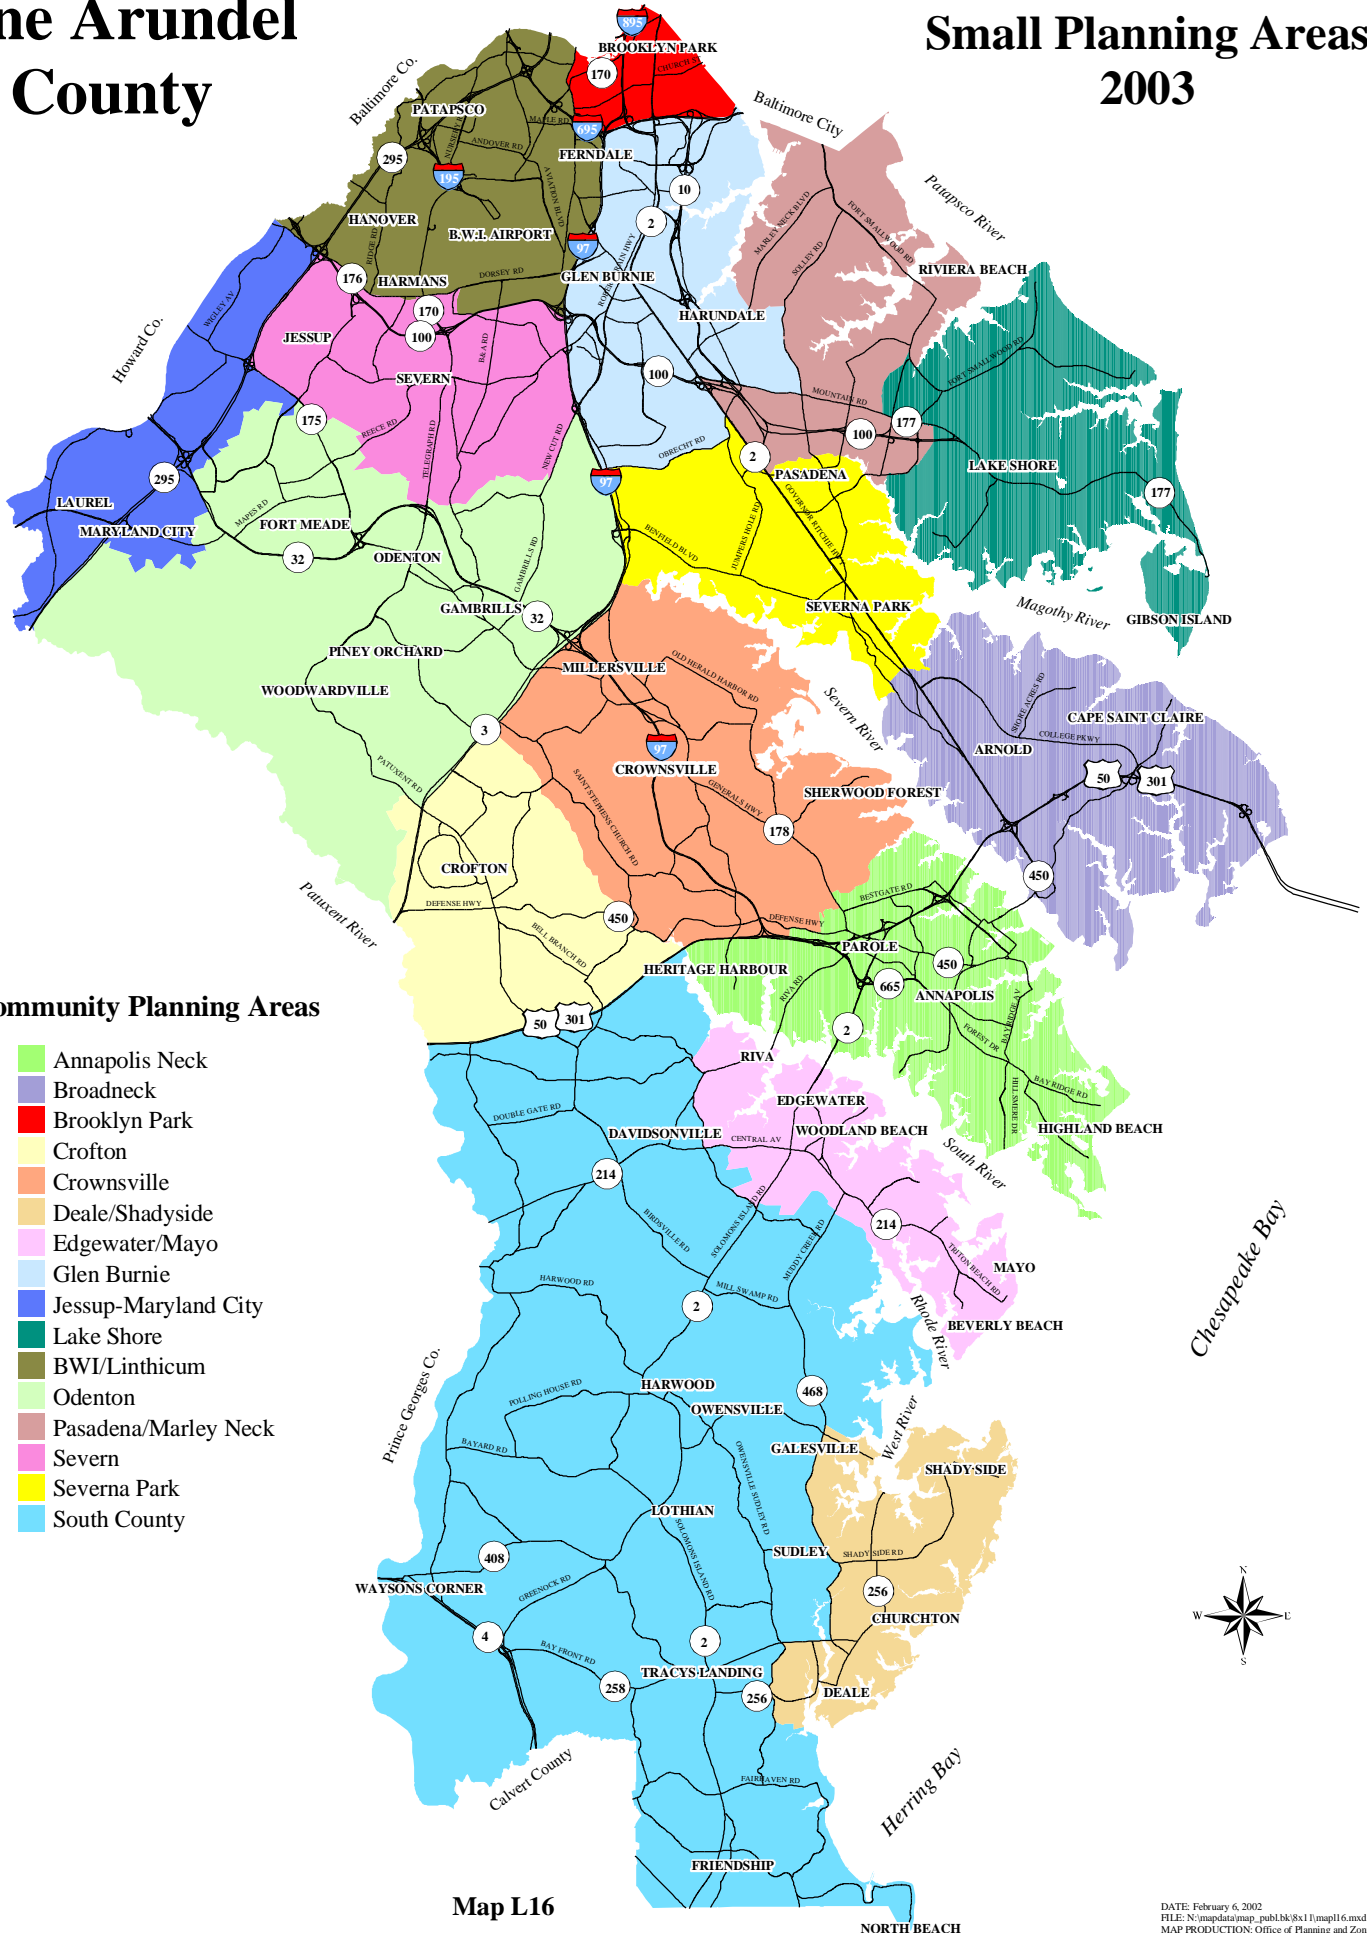

# Anne Arundel County

# Small Planning Areas 2003

## Community Planning Areas

- Annapolis Neck
- Broadneck
- Brooklyn Park
- Crofton
- Crownsville
- Deale/Shadyside
- Edgewater/Mayo
- Glen Burnie
- Jessup-Maryland City
- Lake Shore
- BWI/Linthicum
- Odenton
- Pasadena/Marley Neck
- Severn
- Severna Park
- South County

Map L16