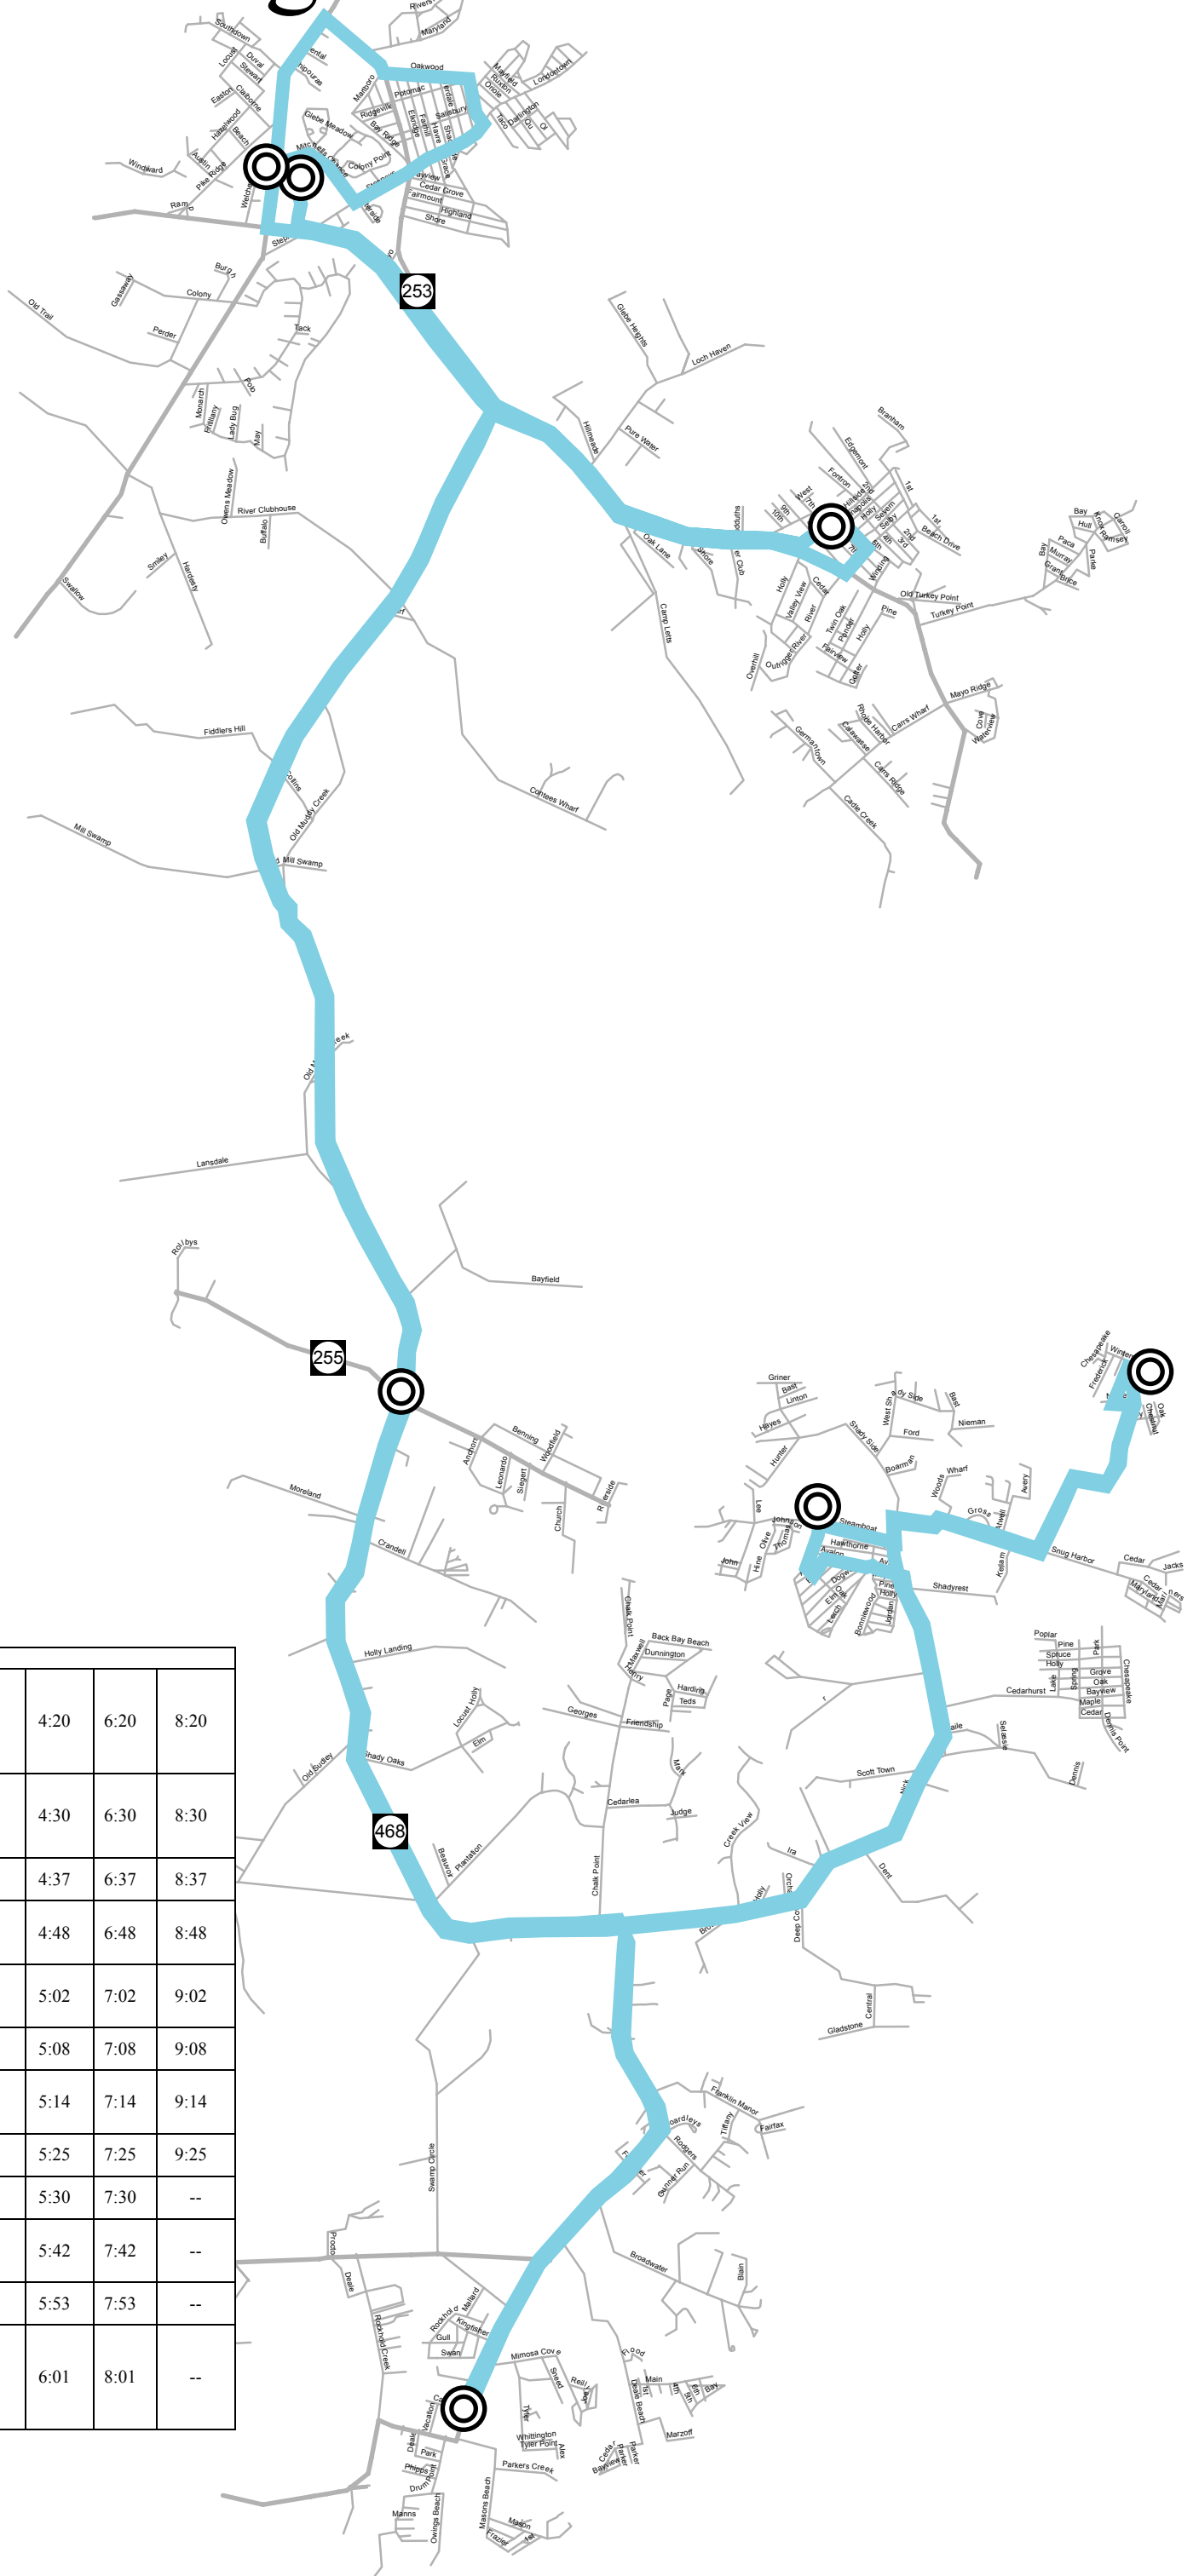

SCOTS - Edgewater to Deale

Timepoint	Departures							
South River Colony Shopping Center (K-Mart)	6:20AM	8:20	10:20	12:20PM	2:20	4:20	6:20	8:20
Solomons Island Rd & Mitchell's Chance	6:30	8:30	10:30	12:30	2:30	4:30	6:30	8:30
Selby Bay (6 th & Hillside)	6:37	8:37	10:37	12:37	2:37	4:37	6:37	8:37
Muddy Creek Rd & Owensboro Rd	6:48	8:48	10:48	12:48	2:48	4:48	6:48	8:48
Shadyside (Lerch Dr & Steamboat Rd)	7:02	9:02	11:02	1:02	3:02	5:02	7:02	9:02
Idlewilde Rd & Winters Lane	7:08	9:08	11:08	1:08	3:08	5:08	7:08	9:08
Shady Side Rd & Steamboat Rd	7:14	9:14	11:14	1:14	3:14	5:14	7:14	9:14
Deale Library (Arr)	7:25	9:25	11:25	1:25	3:25	5:25	7:25	9:25
Deale Library (Dep)	7:30	9:30	11:30	1:30	3:30	5:30	7:30	--
Muddy Creek Rd & Galesville Rd	7:42	9:42	11:42	1:42	3:42	5:42	7:42	--
Selby Bay (6 th & Hillside)	7:53	9:53	11:53	1:53	3:53	5:53	7:53	--
South River Colony Shopping Center (K-Mart)	8:01	10:01	12:01PM	2:01	4:01	6:01	8:01	--