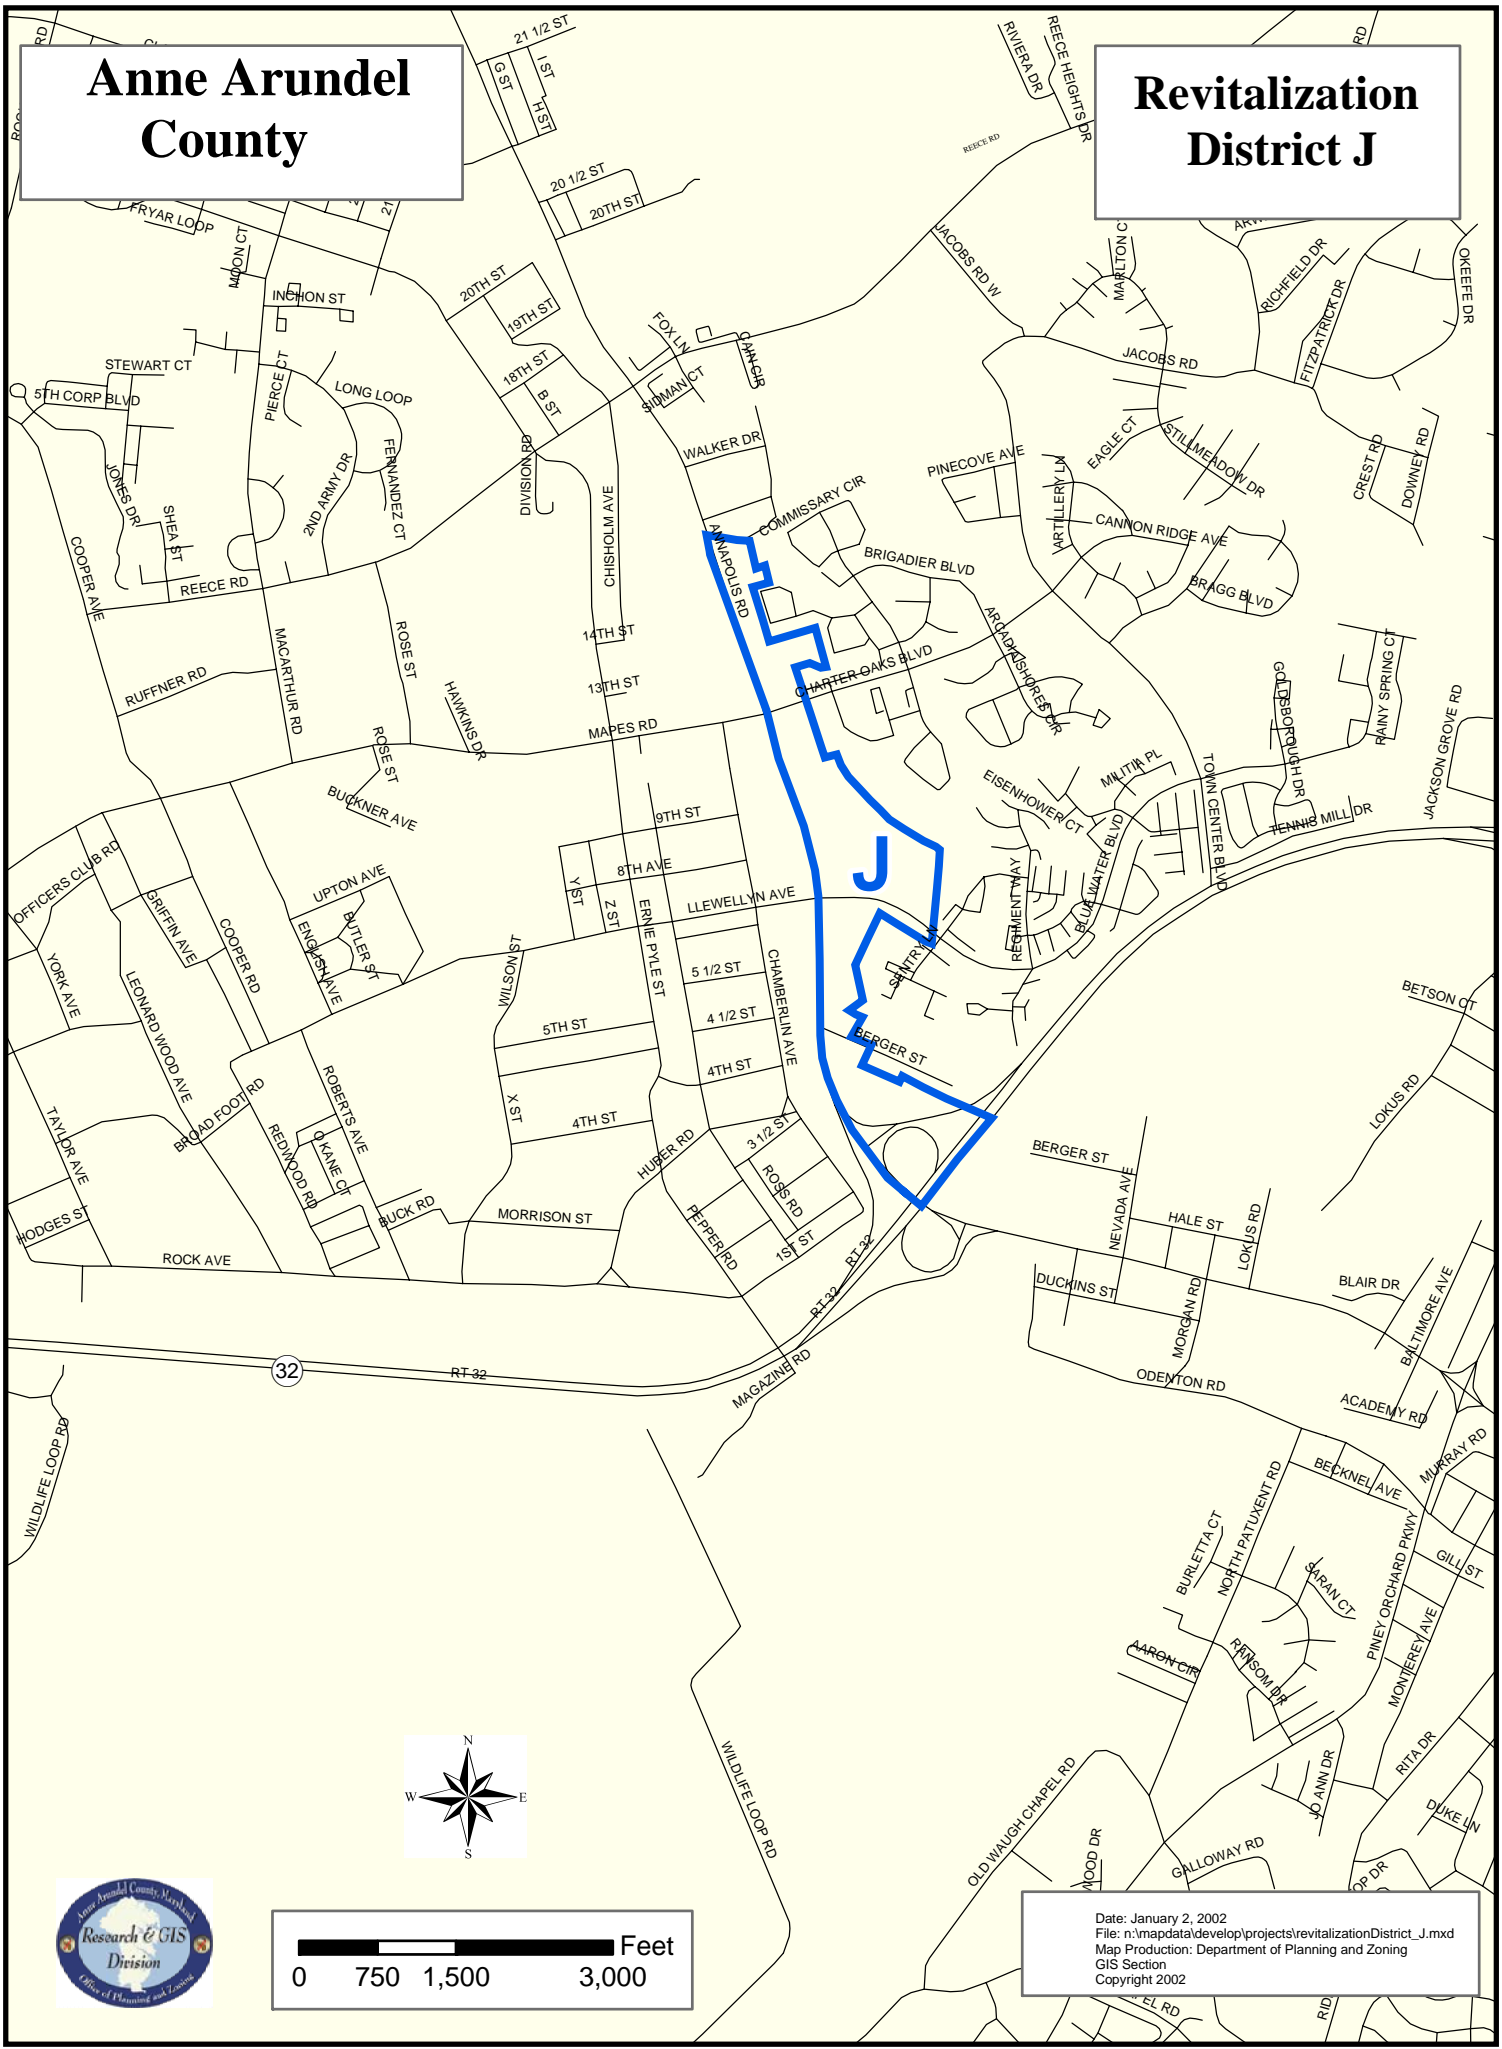

Anne Arundel County

Revitalization District J

Date: January 2, 2002
File: n:\mapdata\develop\projects\revitalization\District_J.mxd
Map Production: Department of Planning and Zoning
GIS Section
Copyright 2002