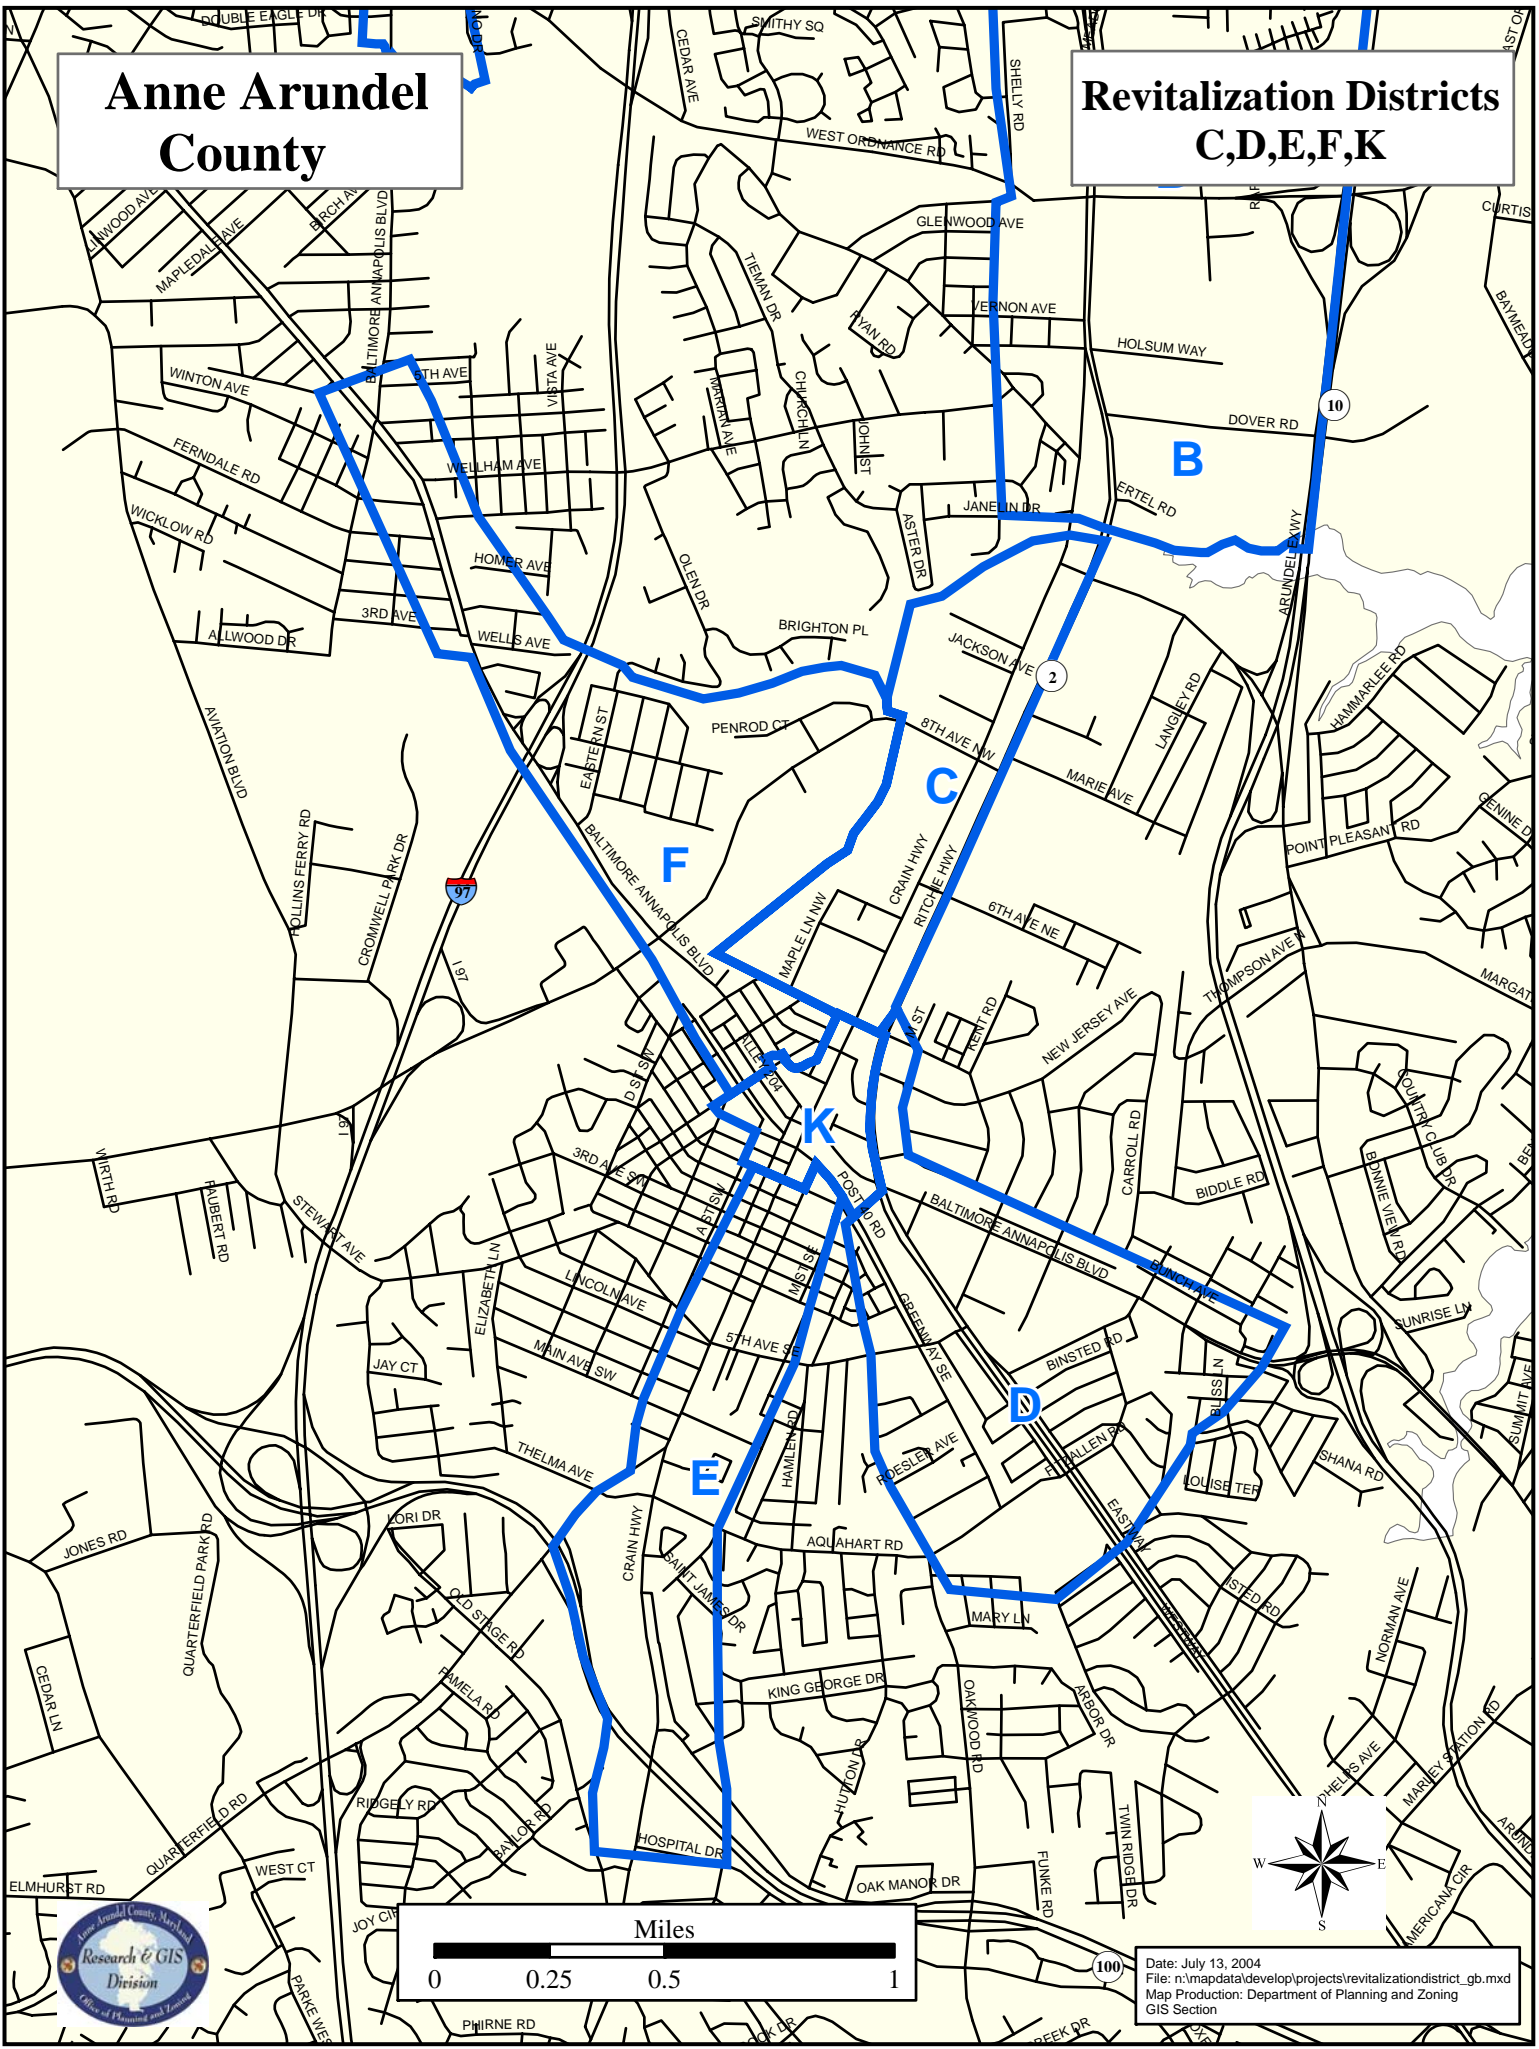

# Anne Arundel County

# Revitalization Districts C,D,E,F,K

Date: July 13, 2004  
File: n:\mapdata\develop\projects\revitalizationdistrict\_gb.mxd  
Map Production: Department of Planning and Zoning  
GIS Section