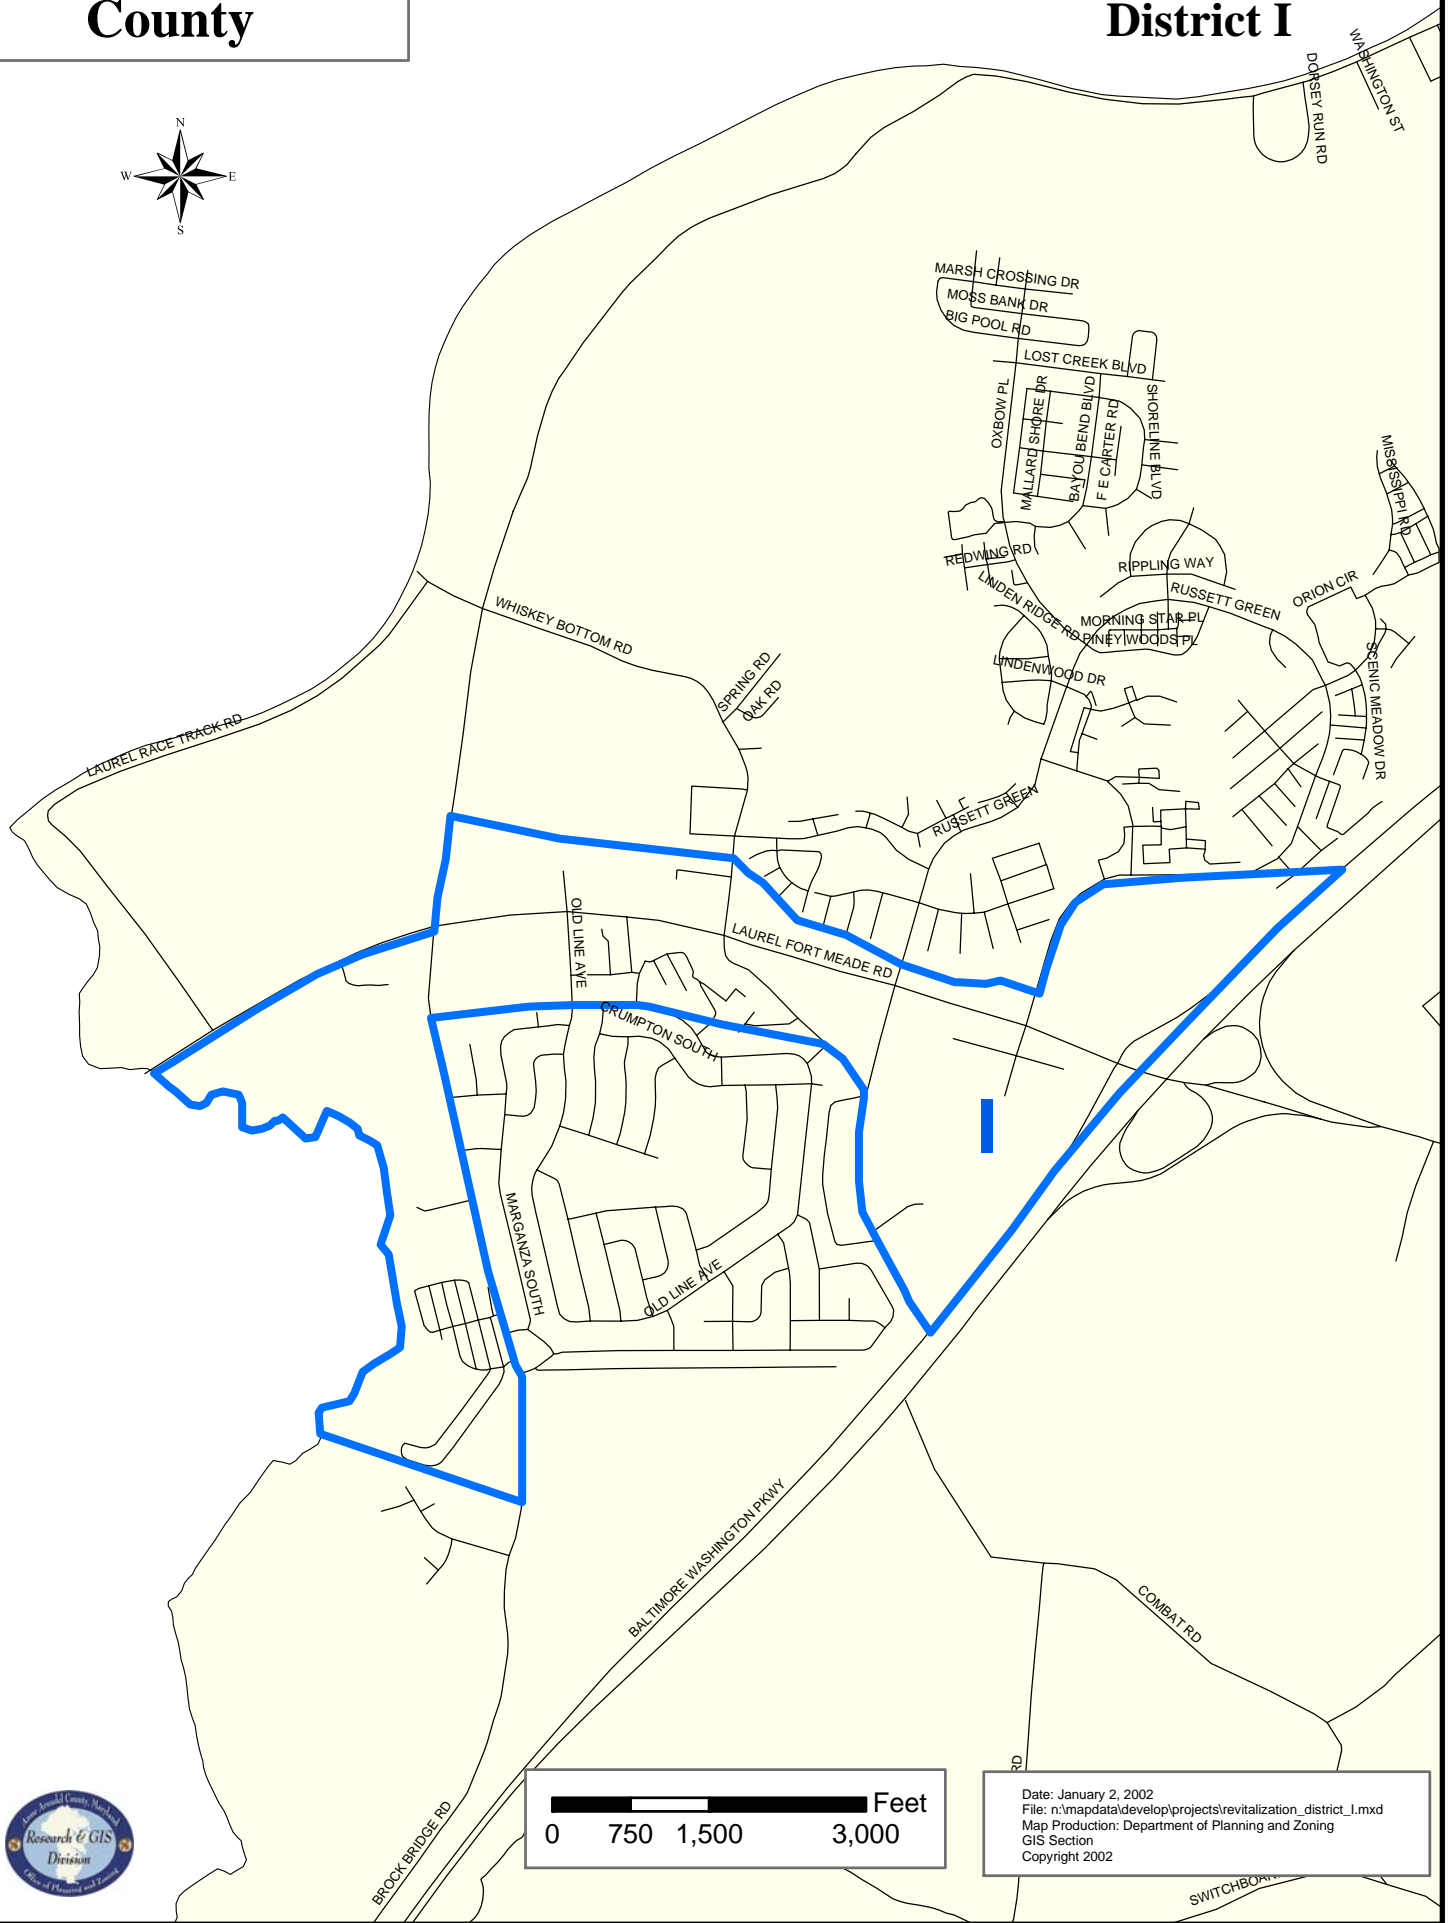

Anne Arundel County

Revitalization District I

Date: January 2, 2002
File: n:\mapdata\develop\projects\revitalization_district_1.mxd
Map Production: Department of Planning and Zoning
GIS Section
Copyright 2002