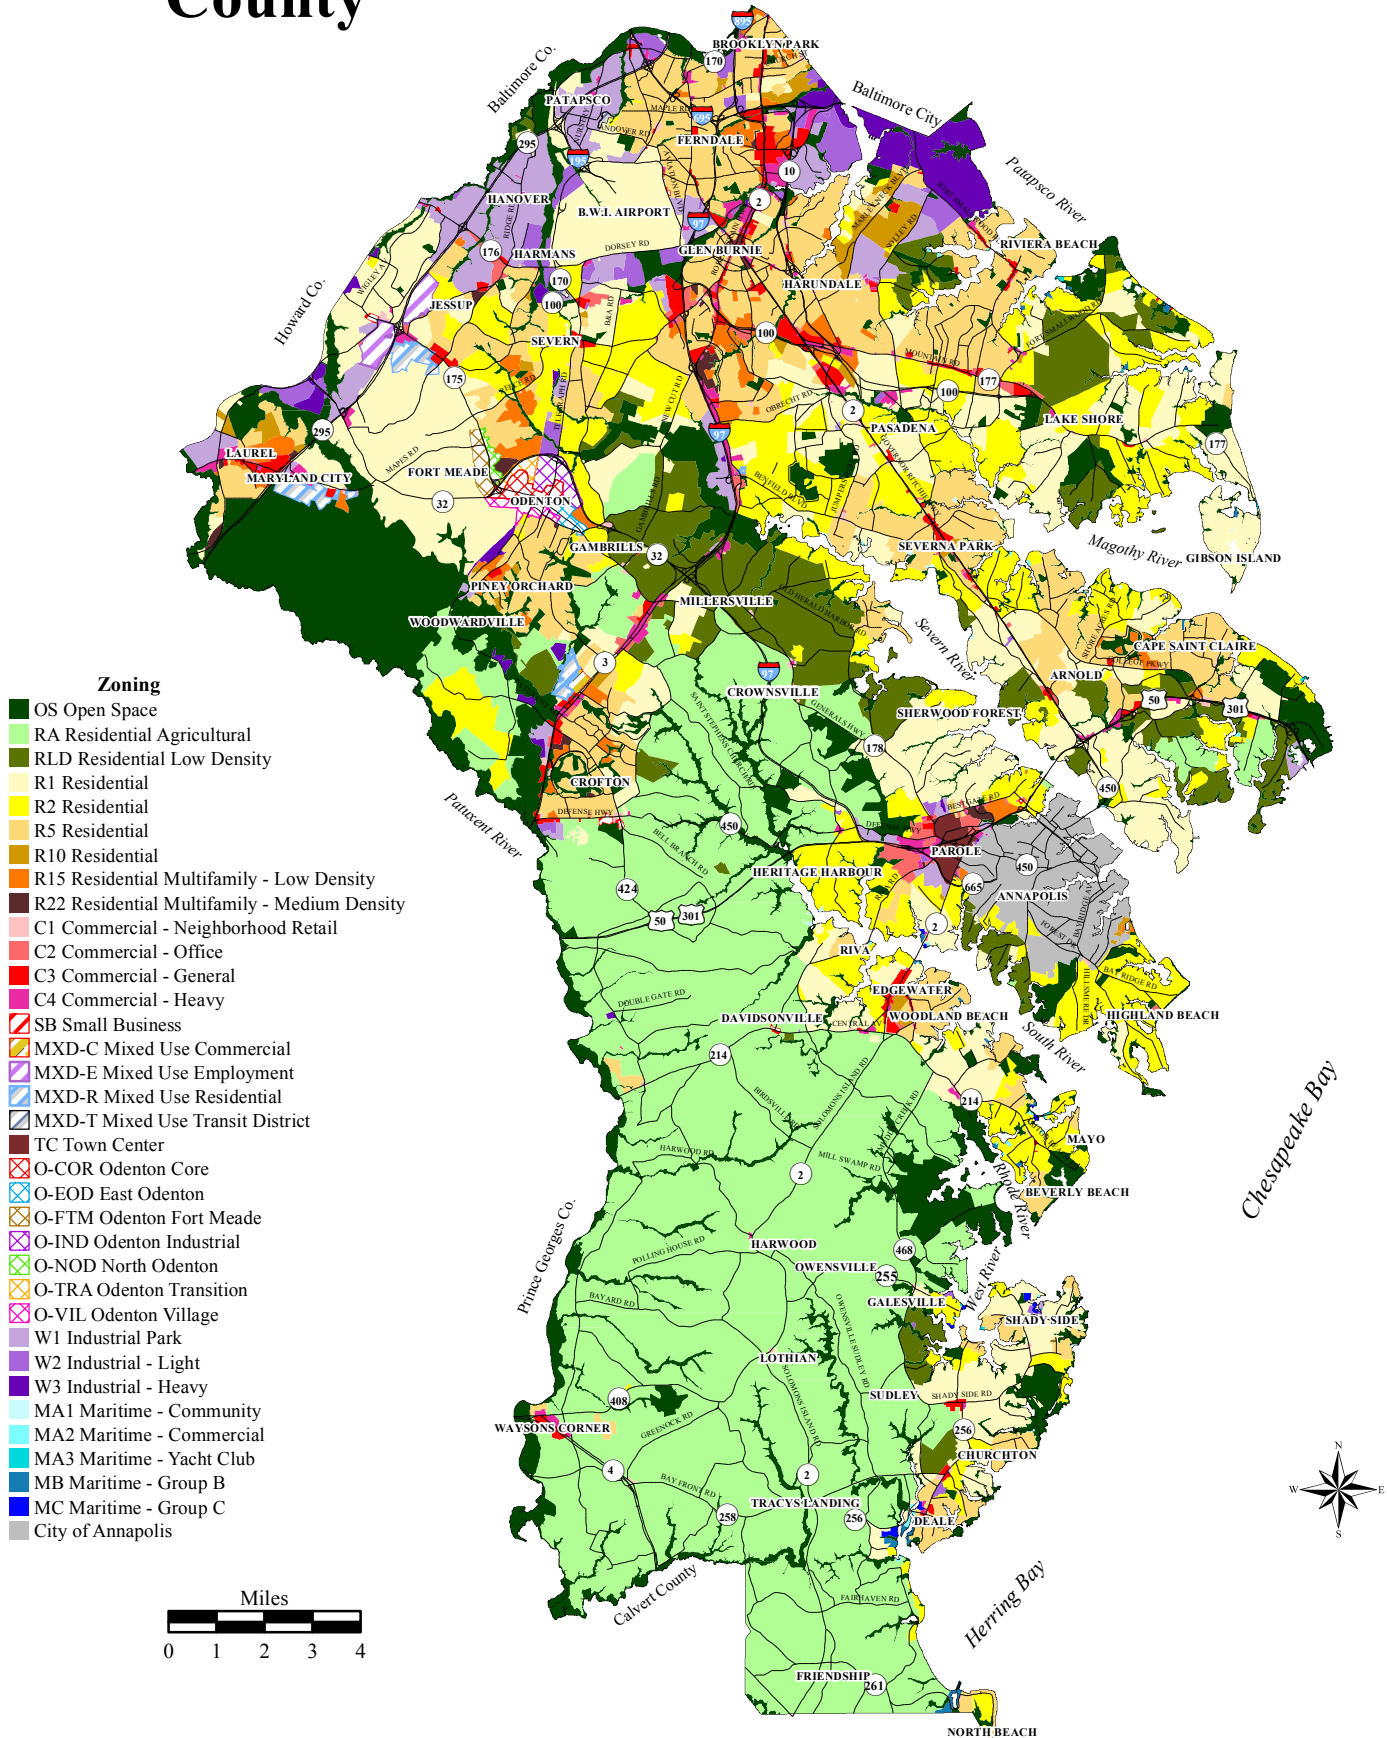

Anne Arundel County

Existing Zoning

Map L2

Date: 2/6/2012
 File: N:\Mapdata\Map_publ.bk\8x11\mapL2.mxd
 Produced by: Office of Planning & Zoning, Research & GIS Division
 Copyright 2012