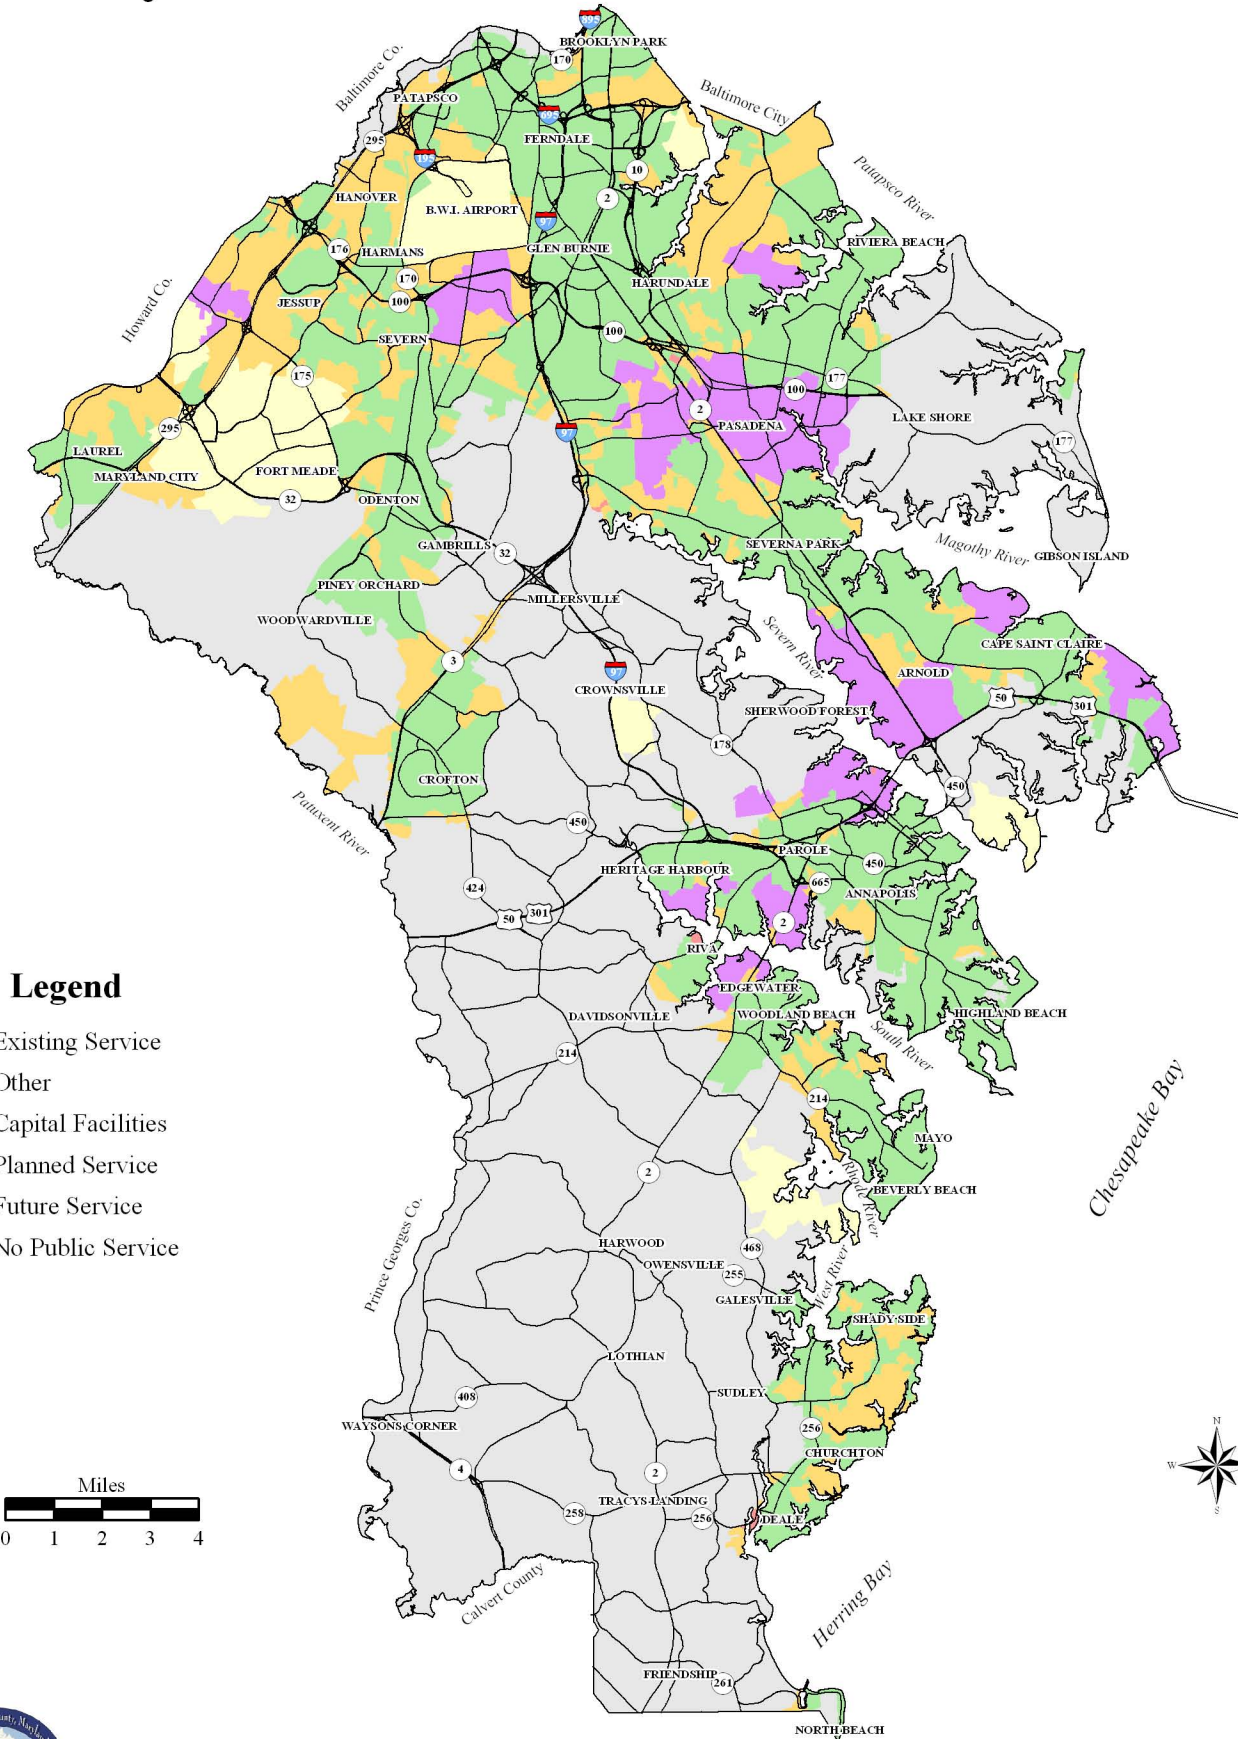

Anne Arundel County

Sewer Service

1. **Legend**
2. Existing Service
   - Other
   - Capital Facilities
   - Planned Service
   - Future Service
   - No Public Service

Map L14