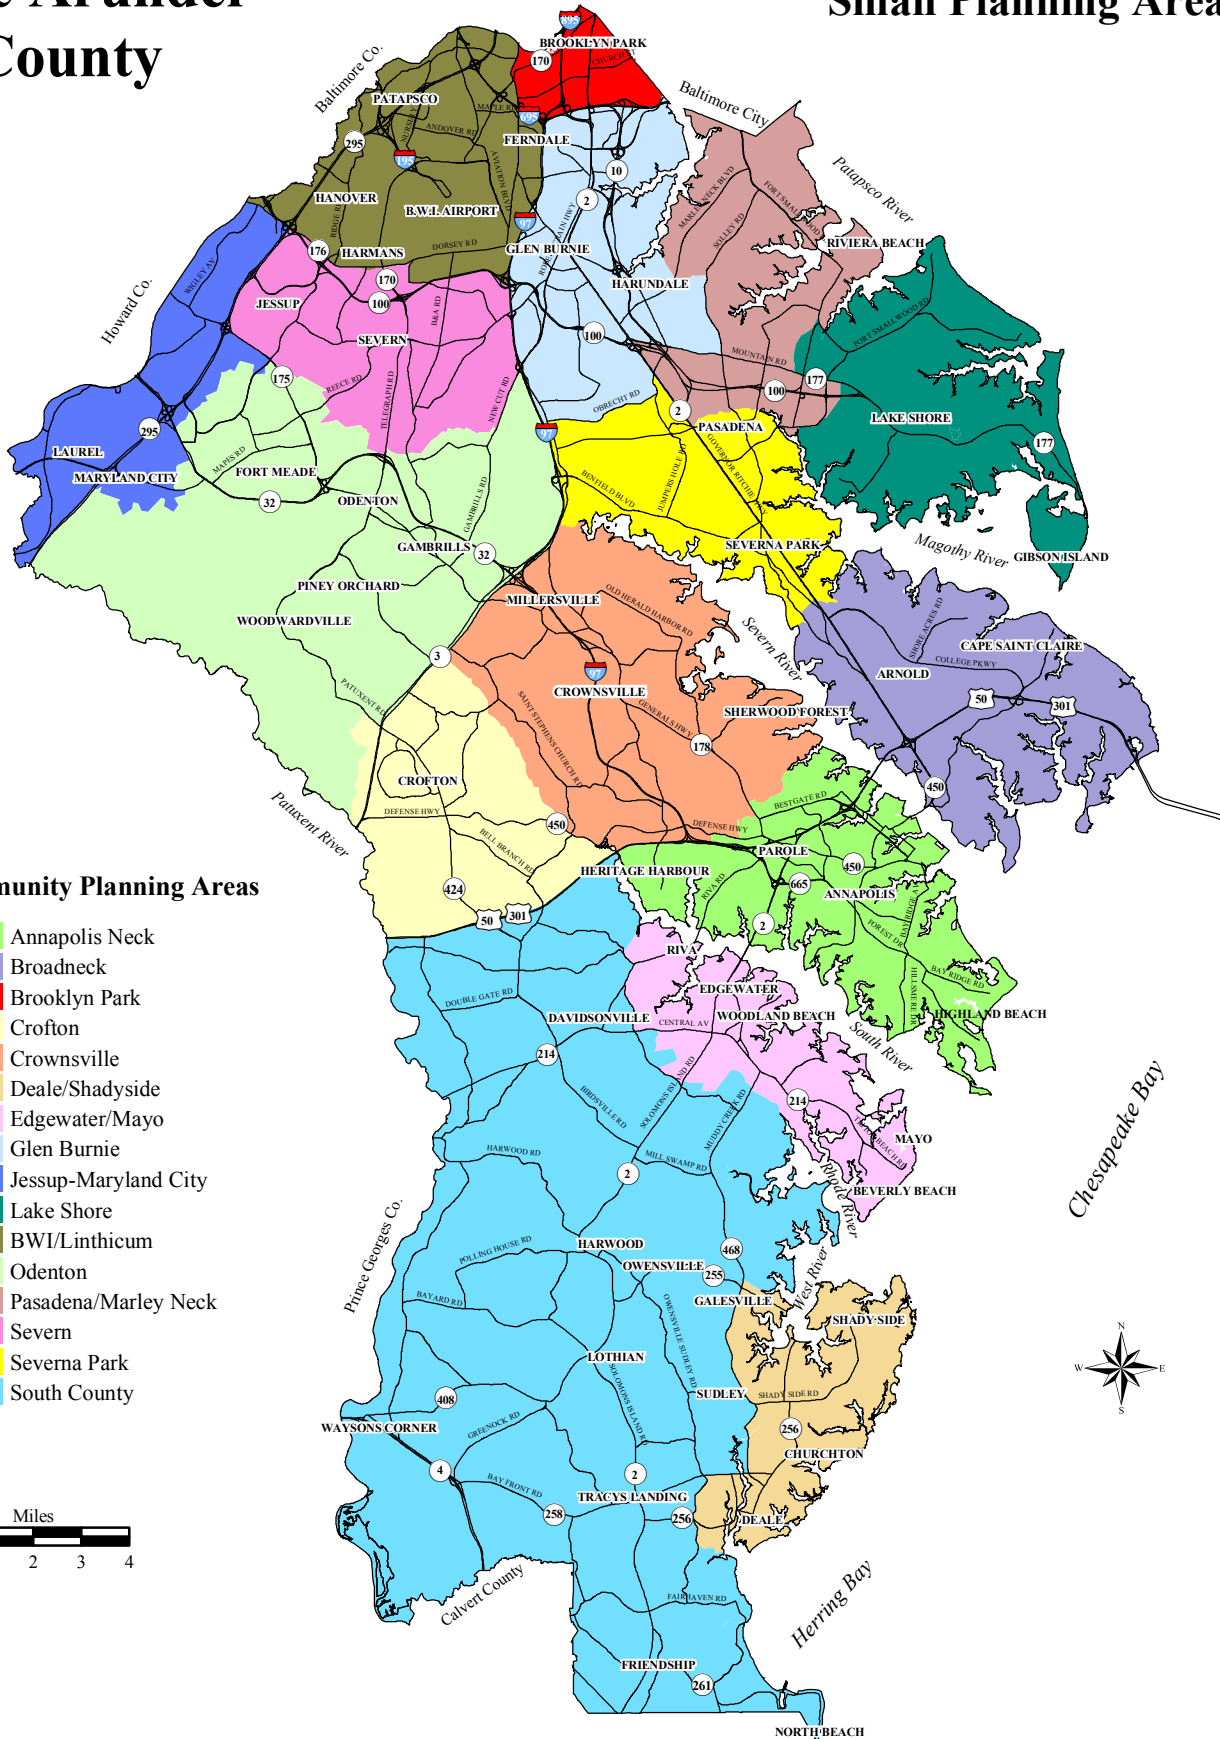

Anne Arundel County

Small Planning Areas

Community Planning Areas

- Annapolis Neck
- Broadneck
- Brooklyn Park
- Crofton
- Crownsville
- Deale/Shadyside
- Edgewater/Mayo
- Glen Burnie
- Jessup-Maryland City
- Lake Shore
- BWI/Linthicum
- Odenton
- Pasadena/Marley Neck
- Severn
- Severna Park
- South County

Map L16