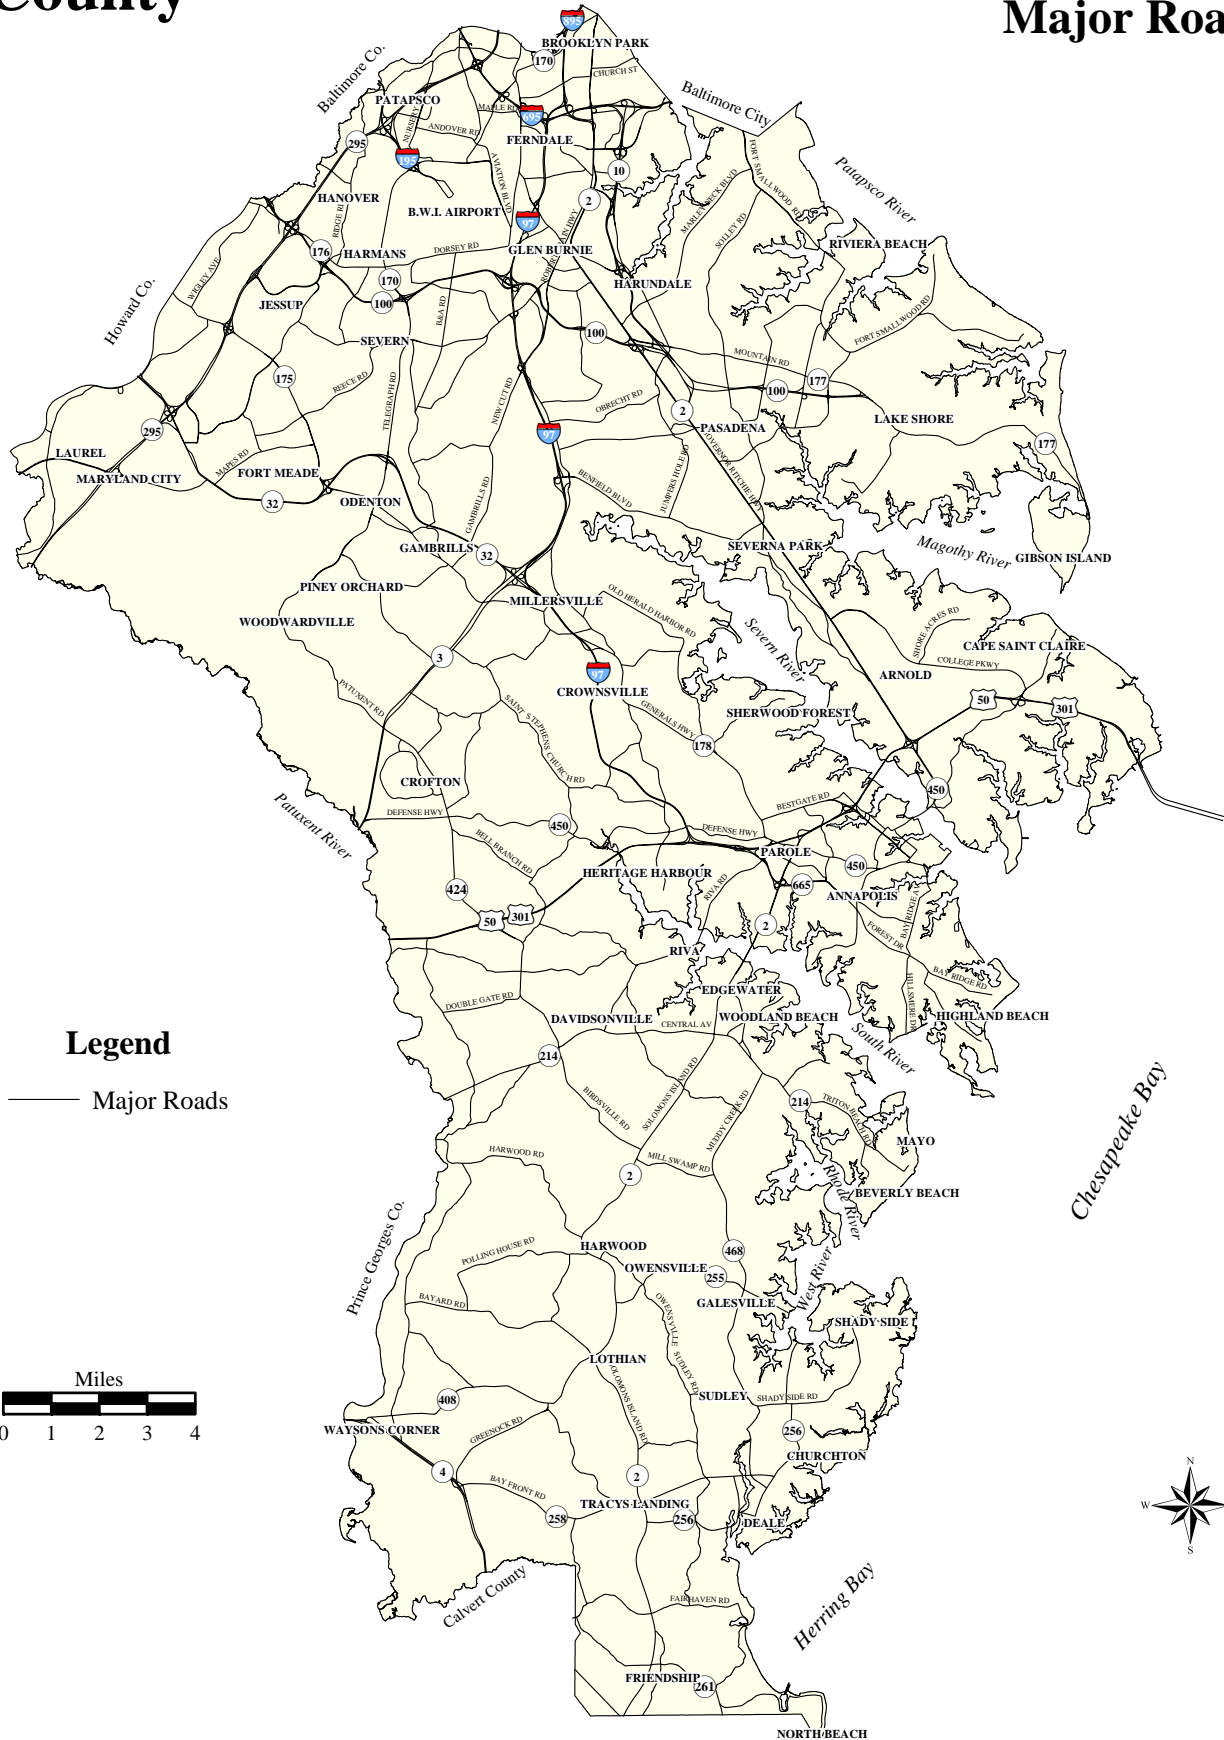

Anne Arundel County

Communities and Major Roads

Legend

— Major Roads

Map L18