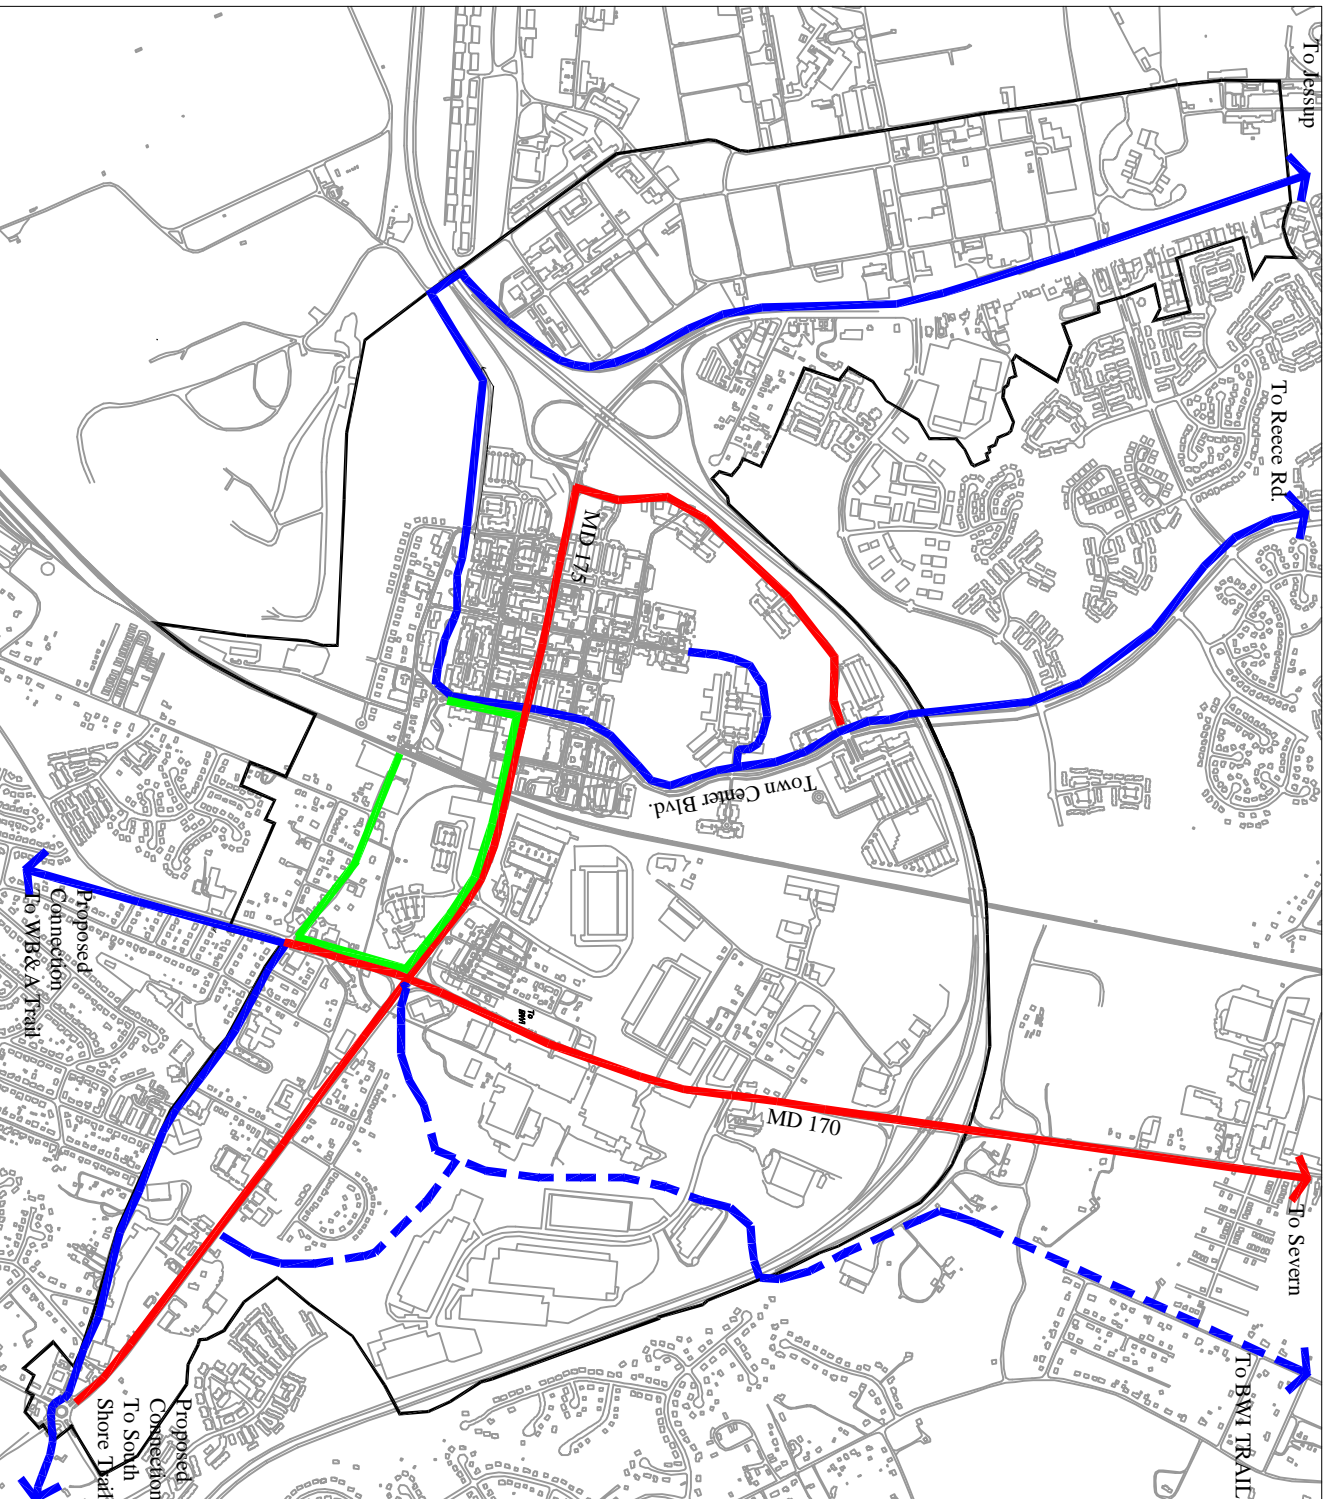

# Bicycle Network Functional Plan

- Bike Lane or Wide Shoulder
- Hiker Biker Trail
- - - Hiker Biker Path
- - - Alternative Alignments Under Consideration
- Bicycle Signed Route
- Odenton Border

THE FAUX GROUP INC.

## ODENTON TOWN CENTER MASTER PLAN Bicycle Network Functional Plan

12-03-03  
Figure 57