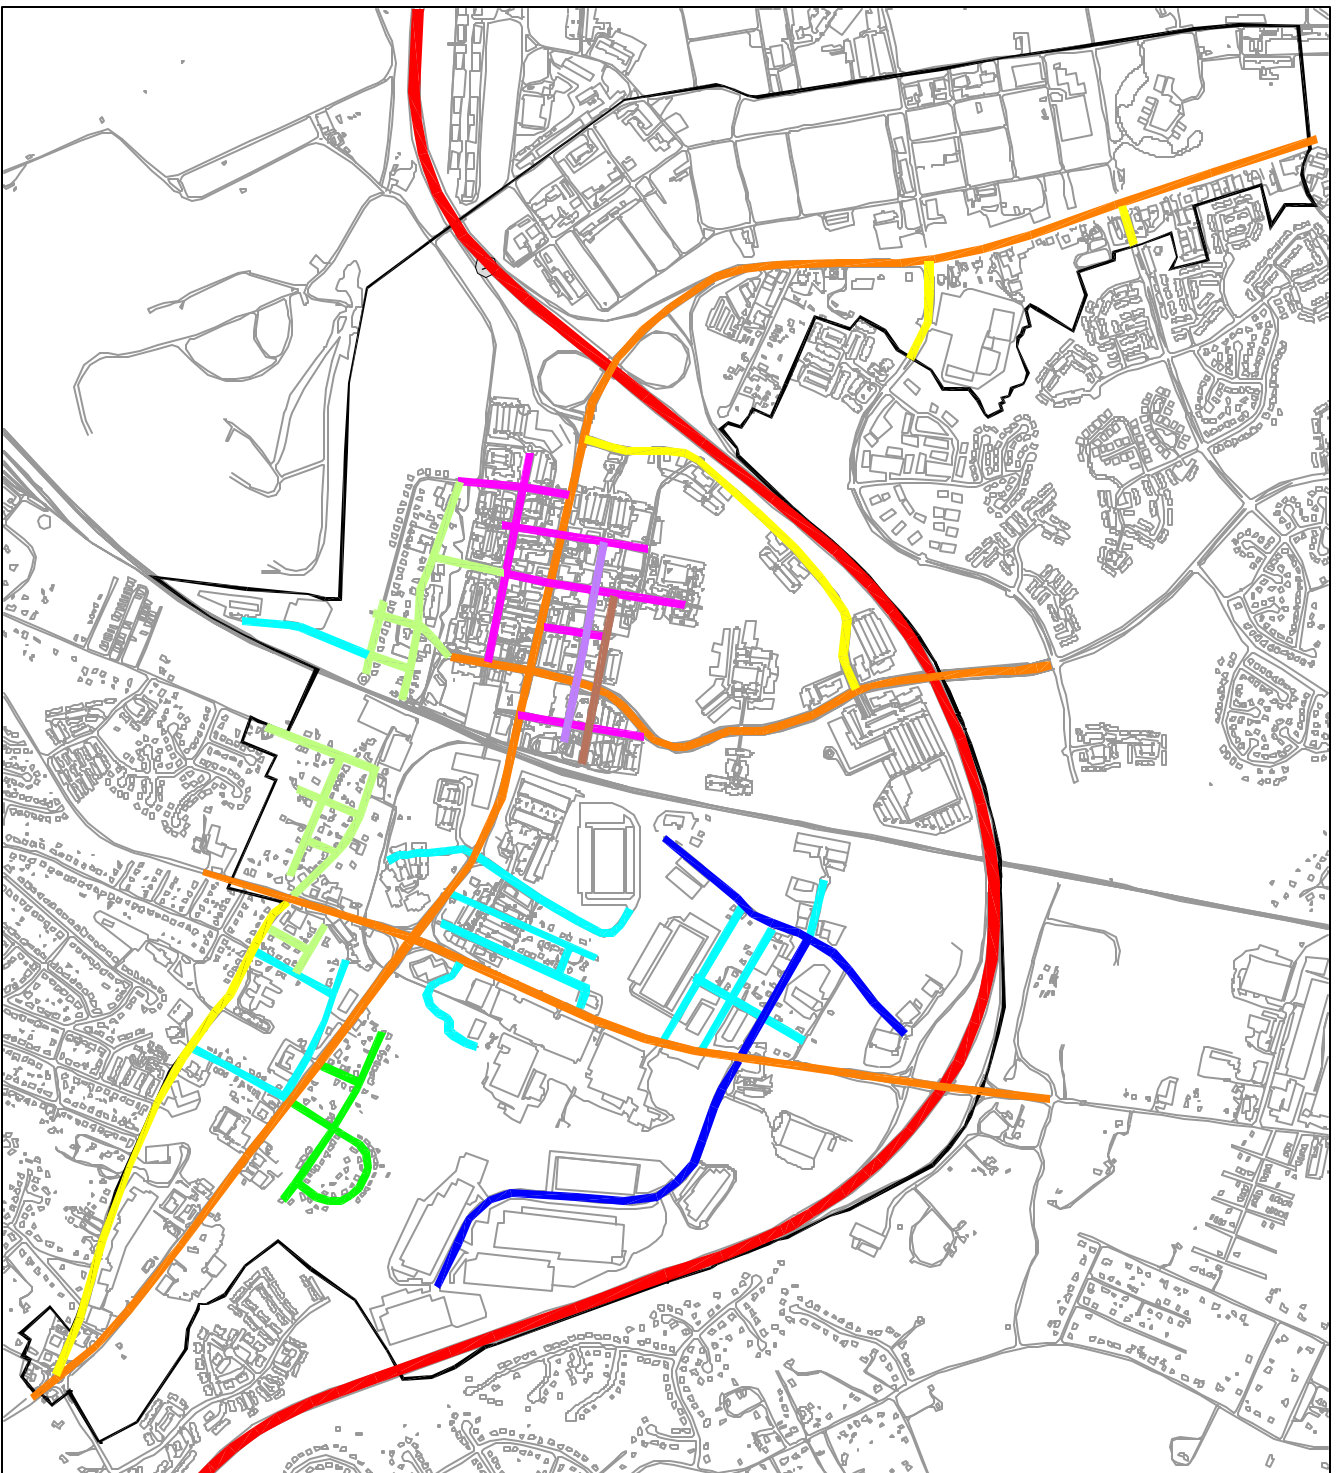

Roadway Classifications Functional Plan

- Odenton Boundary
- Major Highway
- Urban Blvd.
- Urban Arterial
- Urban Grid Street
- Urban Retail Street
- Alley
- Industrial Collector
- Local Service Rd.
- Historic Residential Street.
- Residential Street.

ODENTON GROWTH MANAGEMENT AREA MASTER PLAN
Roadway Classifications Functional Plan