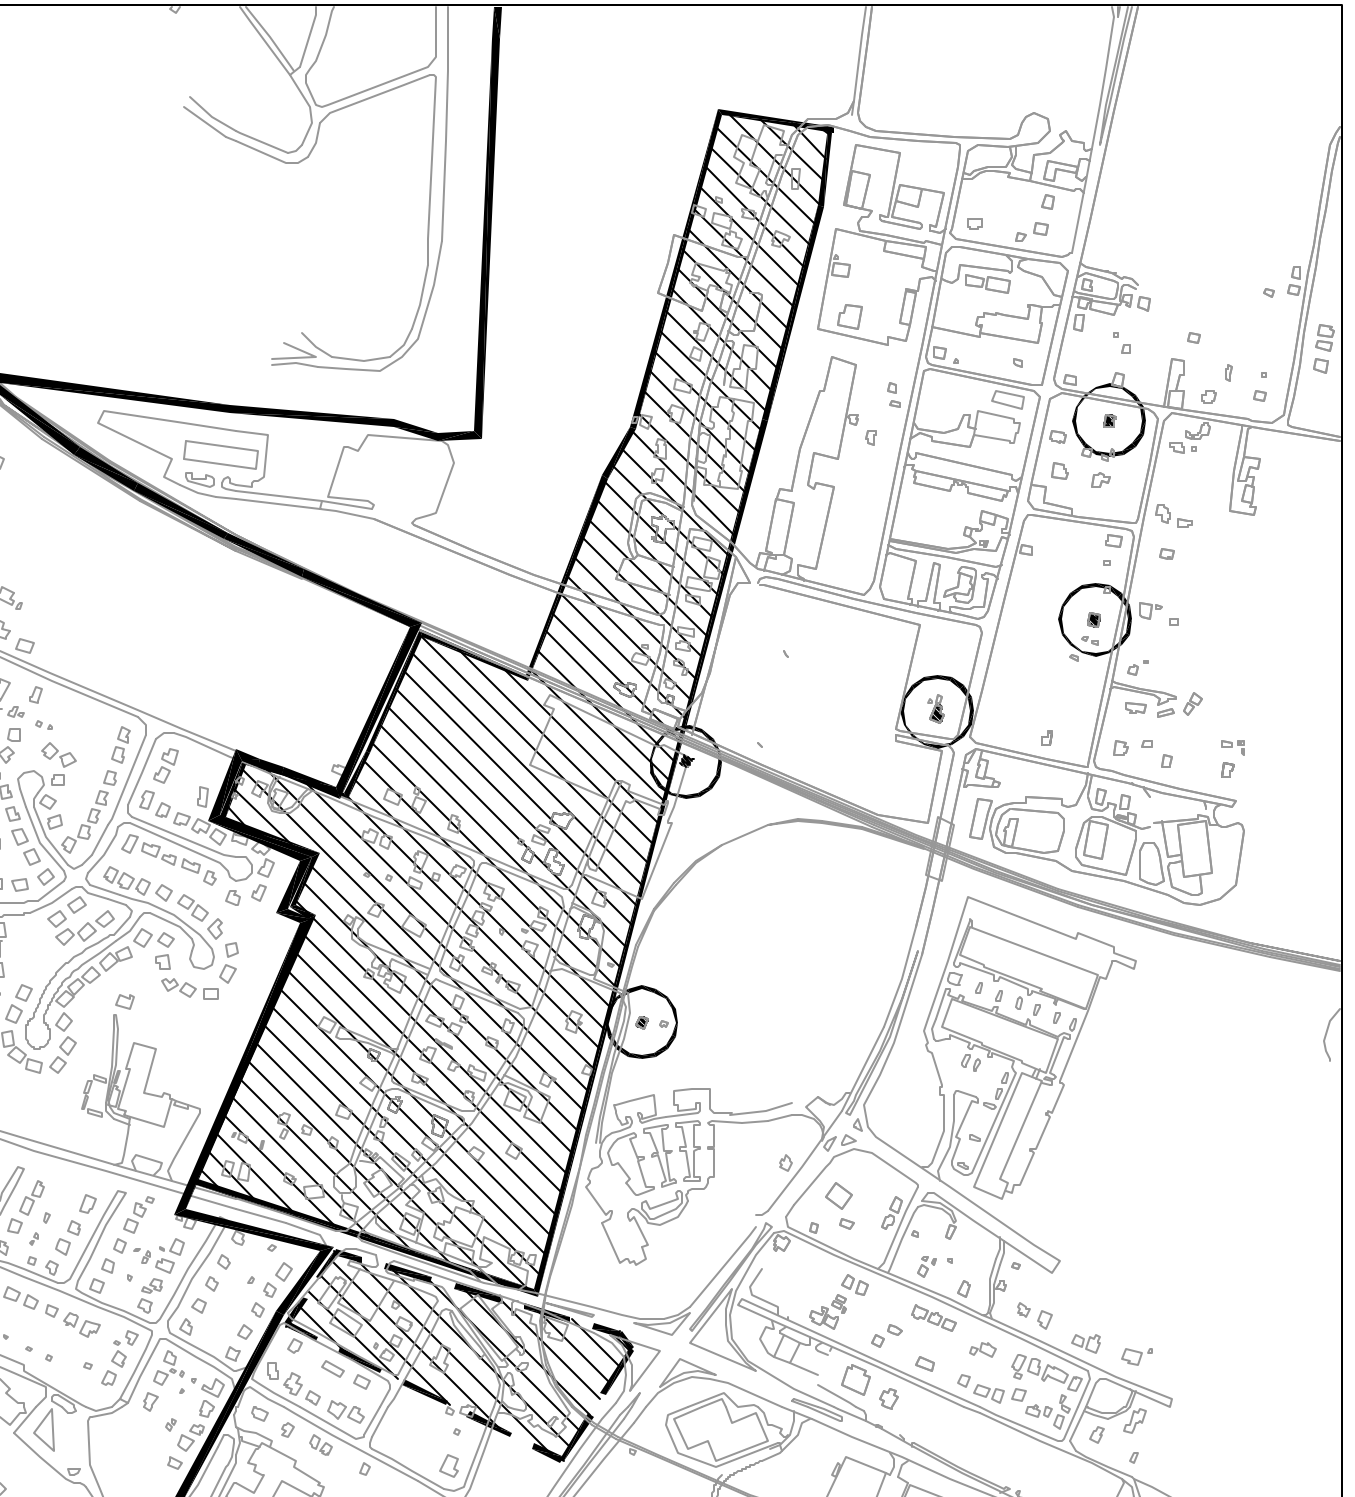

*Odenton Town Center  
Historic District  
Functional Plan*

-  Odenton Town Center Historic District Boundary
-  Historic Resources Outside Historic District Boundary
-  Odenton Boundary

1" = 650'

ODENTON TOWN CENTER MASTER PLAN  
*Historic District Functional Plan*