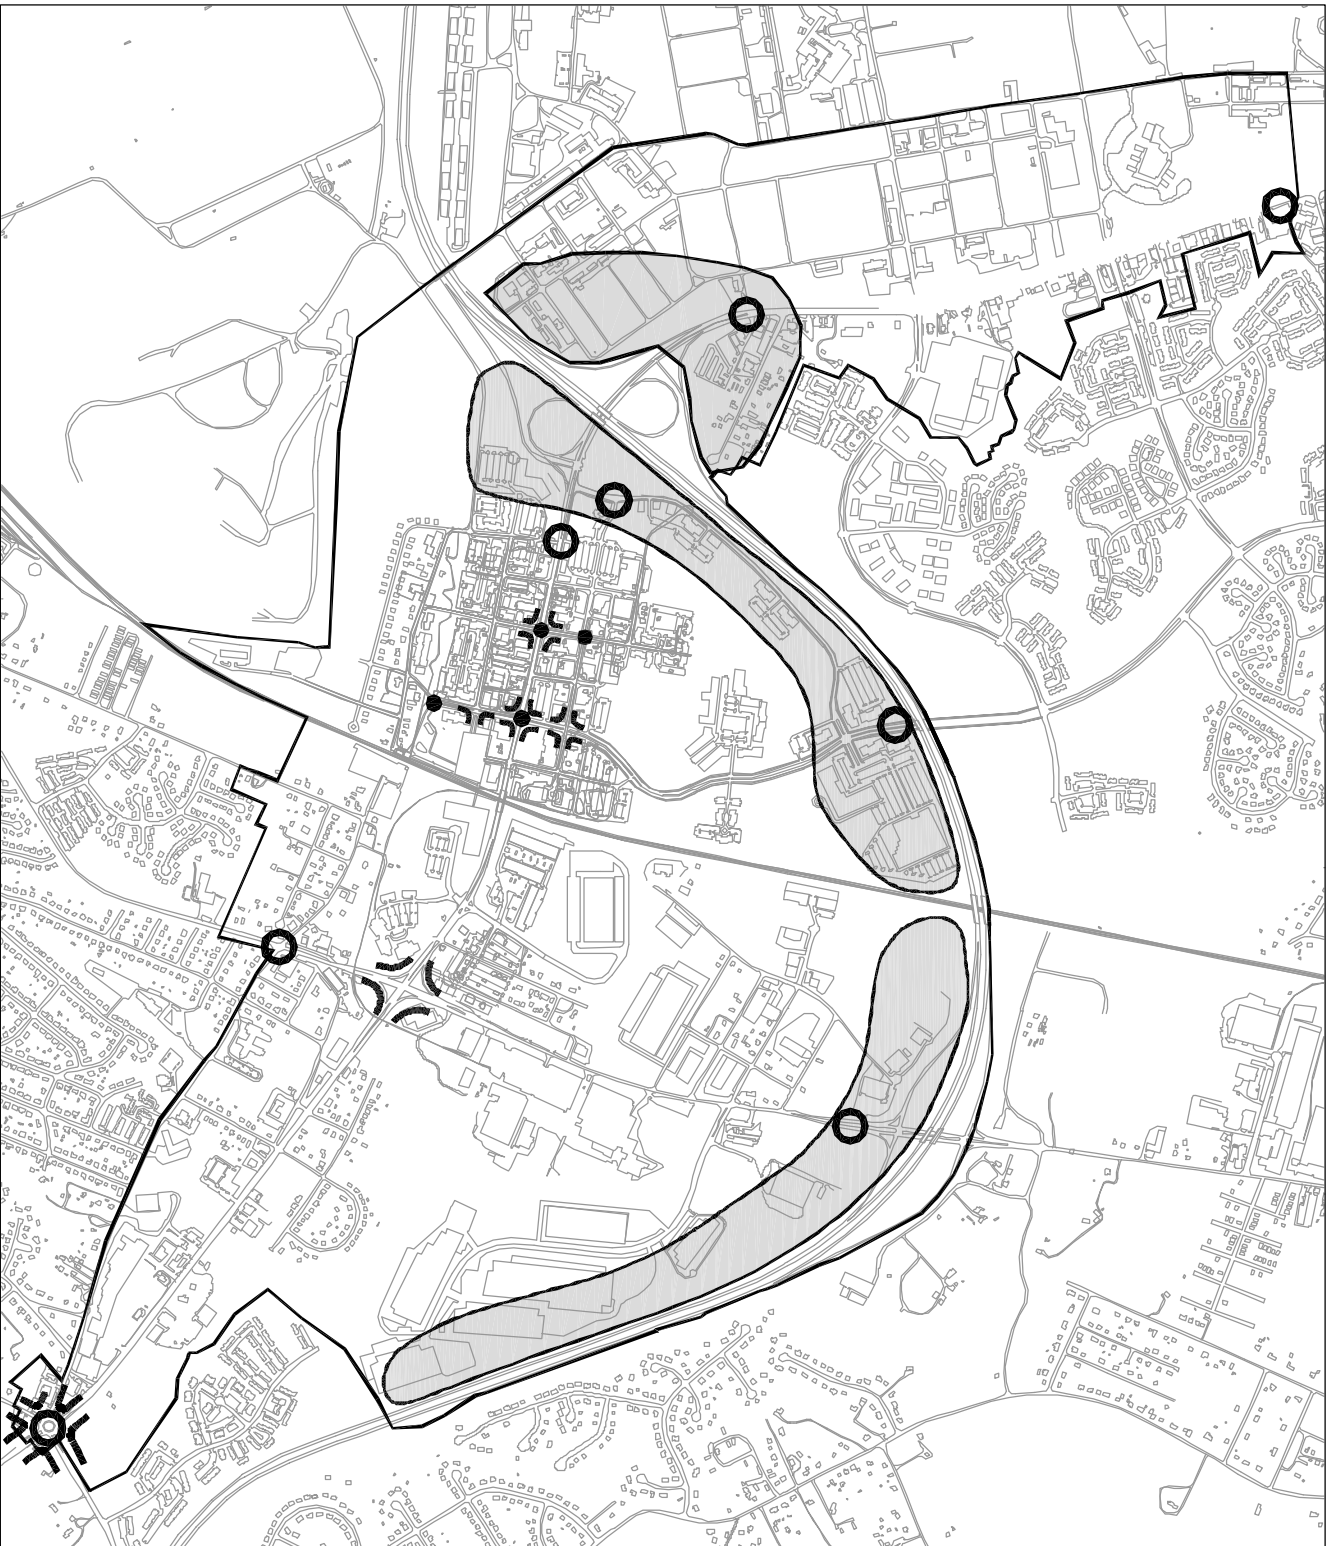

Special Features Functional Plan

-  Gateways
-  Landmark Locations
-  Odenton Boundary
-  Possible Focal Areas
-  Vista Areas

SCALE: 1"=1750'

TE FUNK GROUP, INC.

ODENTON TOWN CENTER MASTER PLAN
Special Features Functional Plan