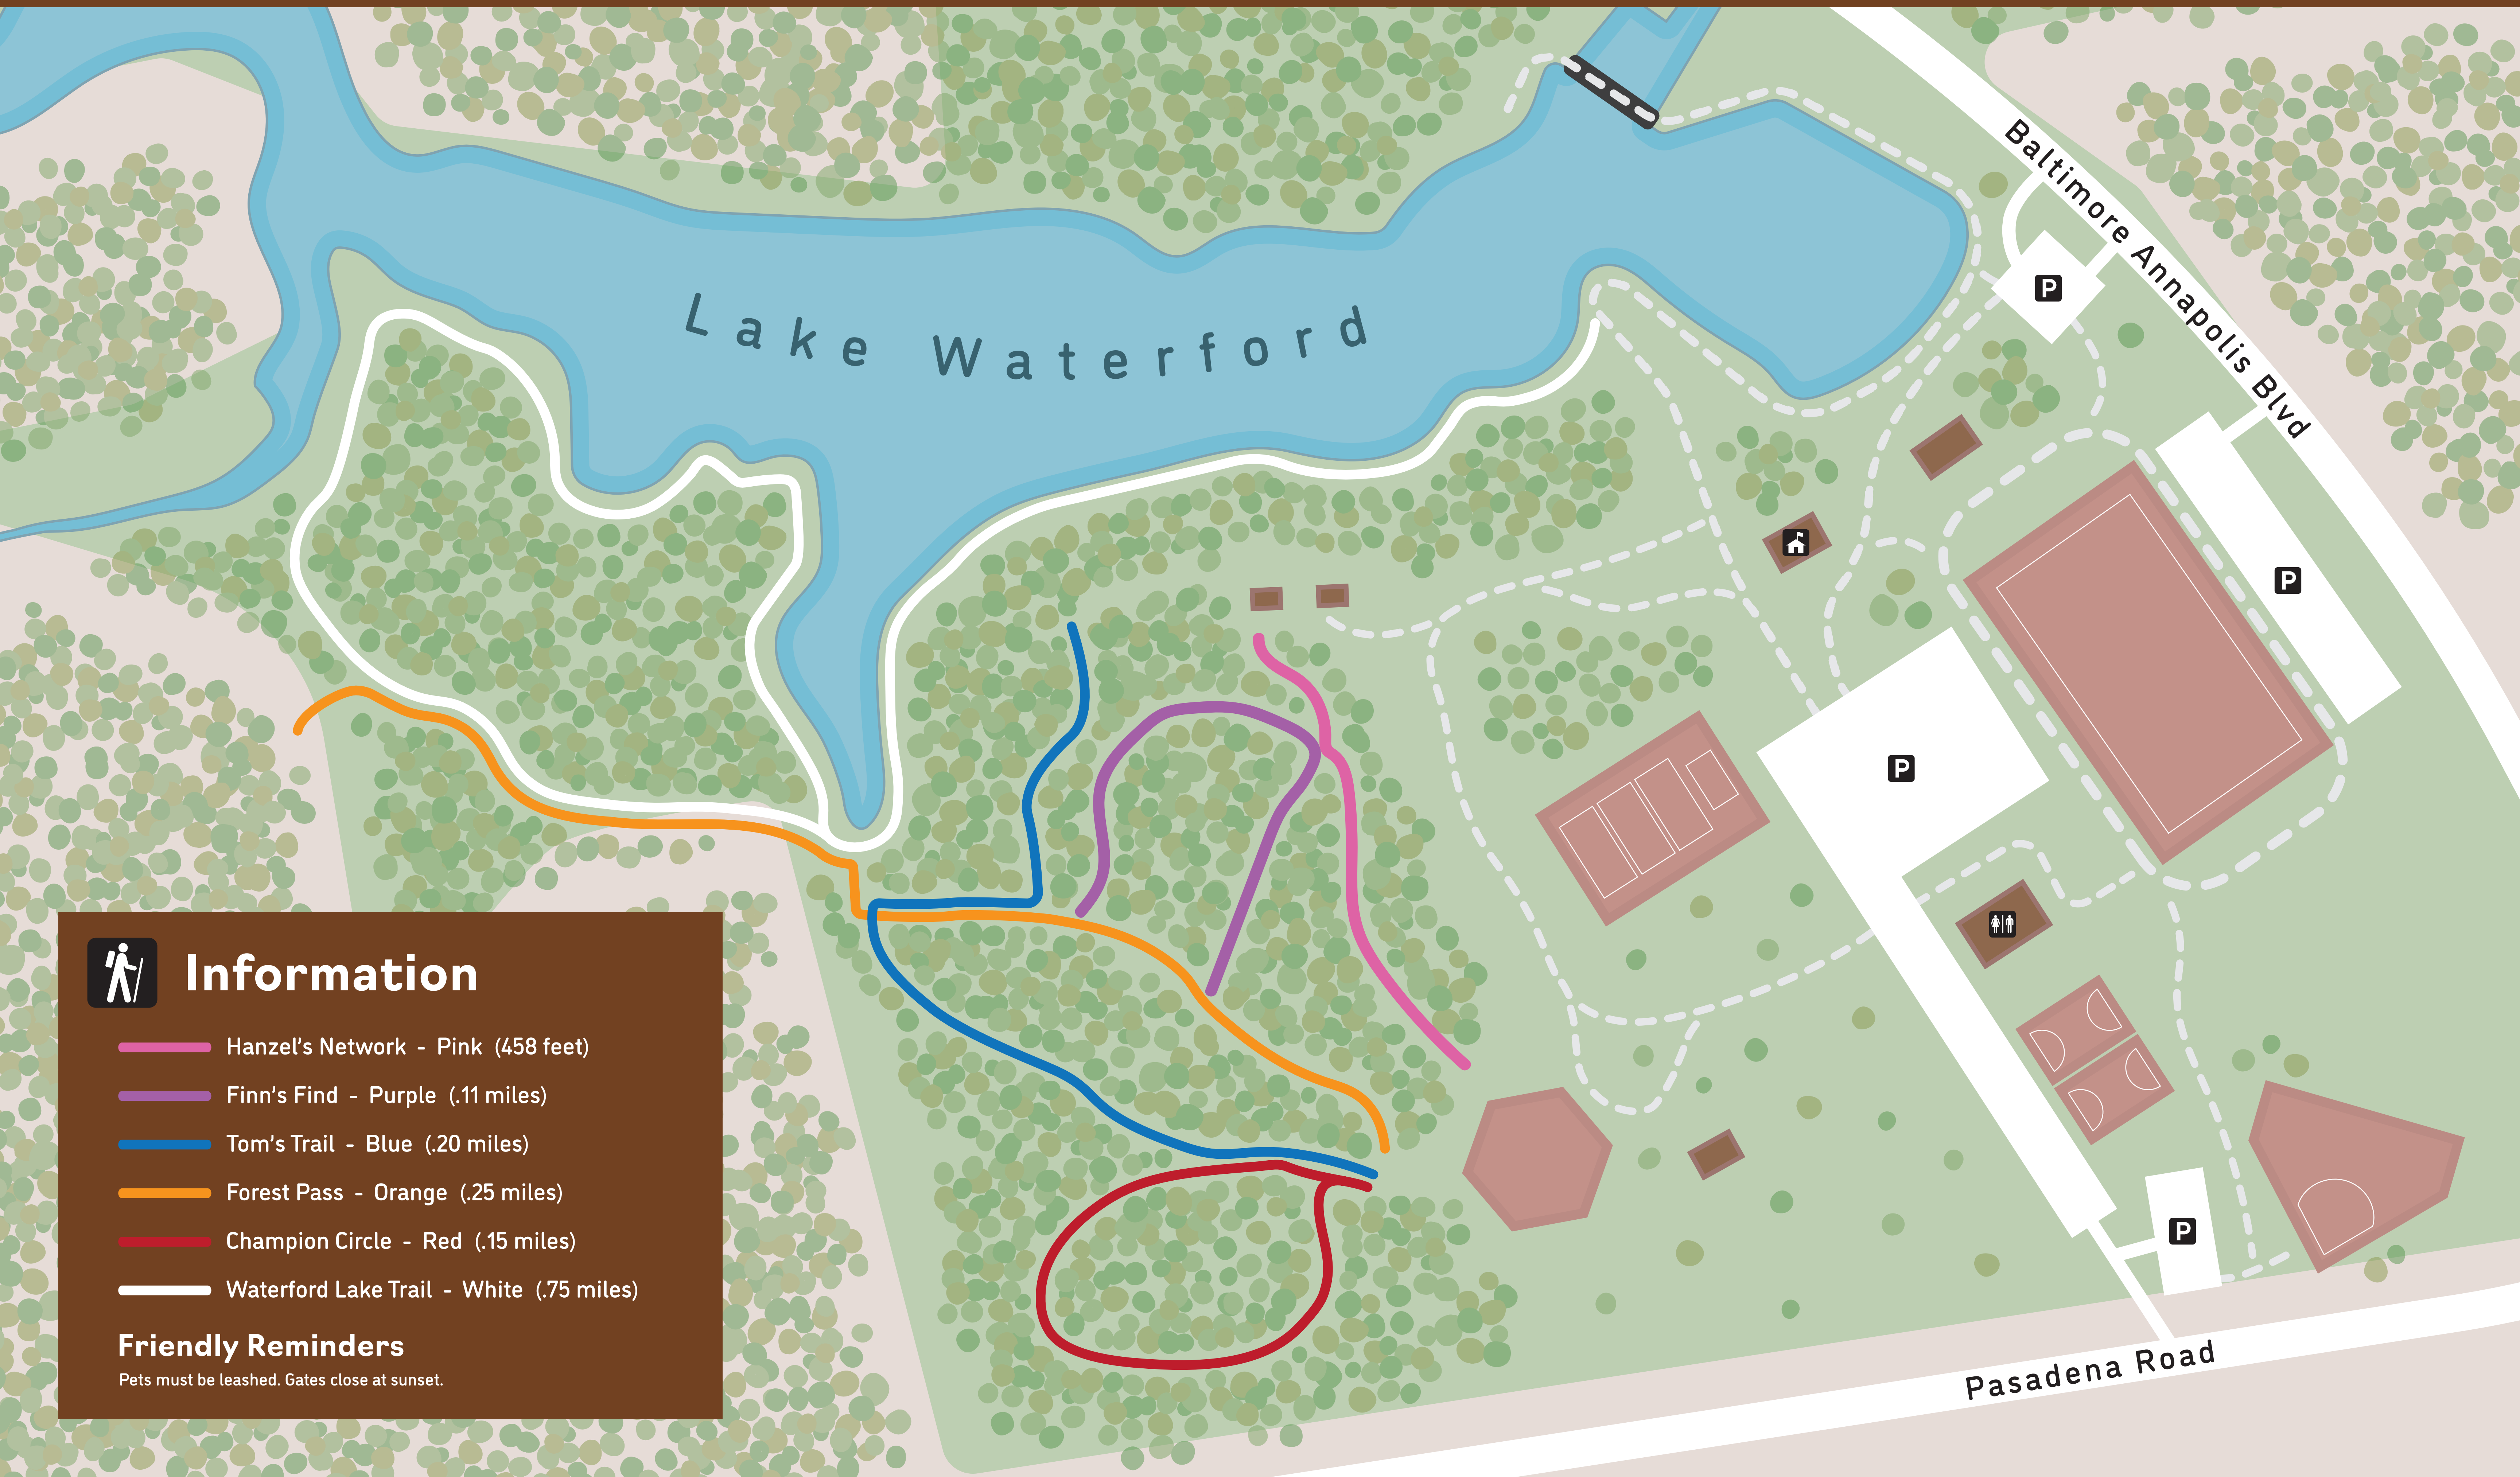

Lake Waterford Park Trail Map

Information

-  Hanzel's Network - Pink (458 feet)
-  Finn's Find - Purple (.11 miles)
-  Tom's Trail - Blue (.20 miles)
-  Forest Pass - Orange (.25 miles)
-  Champion Circle - Red (.15 miles)
-  Waterford Lake Trail - White (.75 miles)

Friendly Reminders

Pets must be leashed. Gates close at sunset.